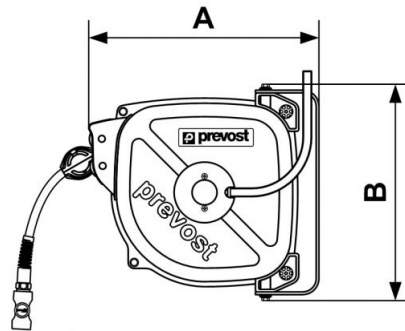

DRFB Series - Hose reel w/ safety retraction - PU/PVC hose

Description						
Reference	ID (in)	Length (ft)	Coupler	Fixed inlet (in)	Flow rate (CFM)	Weight (lb)
DRFB 0812IS	5/16"	40'	ISI 06	5/16"	18	13.22
DRFB 0815IS	5/16"	50'	ISI 06	5/16"	12	15.43
DRFB 1010IS	3/8"	33'	ISI 06	3/8"	29	12.57
DRFB 1012IS	3/8"	40'	ISI 06	3/8"	28	15
DRFB 0812US	5/16"	40'	USI 06	5/16"	18	13.22
DRFB 0815US	5/16"	50'	USI 06	5/16"	12	15.43

Reference	ID (in)	Length (ft)	Coupler	Fixed inlet (in)	Flow rate (CFM)	Weight (lb)
DRFB 1010US	3/8"	33'	USI 06	3/8"	29	12.57
DRFB 1012US	3/8"	40'	USI 06	3/8"	28	15
DRFB 0812ES	5/16"	40'	ESI 07	5/16"	18	13.22
DRFB 0815ES	5/16"	50'	ESI 07	5/16"	12	15.43
DRFB 1010ES	3/8"	33'	ESI 07	3/8"	32	12.57
DRFB 1012ES	3/8"	40'	ESI 07	3/8"	28	15
DRFB 0812AS	5/16"	40'	ASI 06	5/16"	18	13.22
DRFB 0815AS	5/16"	50'	ASI 06	5/16"	12	15.43
DRFB 1010AS	3/8"	33'	ASI 06	3/8"	28	12.57
DRFB 1012AS	3/8"	40'	ASI 06	3/8"	28	15

Dimensions

Reference	A inch	B inch
DRFB 0812IS	13.386	11.89
DRFB 0815IS	14.567	13.268
DRFB 1010IS	13.386	11.89
DRFB 1012IS	14.567	13.268
DRFB 0812US	13.386	11.89
DRFB 0815US	14.567	13.268
DRFB 1010US	13.386	11.89
DRFB 1012US	14.567	13.268
DRFB 0812ES	13.386	11.89
DRFB 0815ES	14.567	13.268
DRFB 1010ES	13.386	11.89
DRFB 1012ES	14.567	13.268
DRFB 0812AS	13.386	11.89
DRFB 0815AS	14.567	13.268
DRFB 1010AS	13.386	11.89
DRFB 1012AS	14.567	13.268