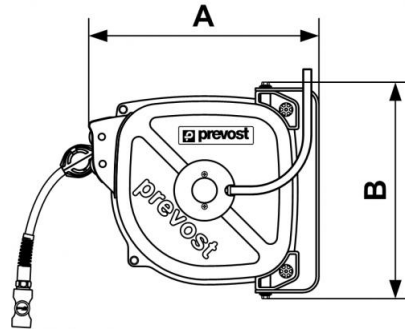

DRFB Series - Hose reel w/ safety retraction - PU/PVC hose

Description						
Reference	ID (in)	Length (ft)	Coupler	Fixed inlet (in)	Flow rate (CFM)	Weight (lb)
DRFB 0812IS	5/16"	40'	ISI 06	5/16"	18	13.22
DRFB 0815IS	5/16"	50'	ISI 06	5/16"	12	15.43
DRFB 1010IS	3/8"	33'	ISI 06	3/8"	29	12.57
DRFB 1012IS	3/8"	40'	ISI 06	3/8"	28	15
DRFB 0812US	5/16"	40'	USI 06	5/16"	18	13.22
DRFB 0815US	5/16"	50'	USI 06	5/16"	12	15.43

Reference	ID (in)	Length (ft)	Coupler	Fixed inlet (in)	Flow rate (CFM)	Weight (lb)
DRFB 1010US	3/8"	33'	USI 06	3/8"	29	12.57
DRFB 1012US	3/8"	40'	USI 06	3/8"	28	15
DRFB 0812ES	5/16"	40'	ESI 07	5/16"	18	13.22
DRFB 0815ES	5/16"	50'	ESI 07	5/16"	12	15.43
DRFB 1010ES	3/8"	33'	ESI 07	3/8"	32	12.57
DRFB 1012ES	3/8"	40'	ESI 07	3/8"	28	15
DRFB 0812AS	5/16"	40'	ASI 06	5/16"	18	13.22
DRFB 0815AS	5/16"	50'	ASI 06	5/16"	12	15.43
DRFB 1010AS	3/8"	33'	ASI 06	3/8"	28	12.57
DRFB 1012AS	3/8"	40'	ASI 06	3/8"	28	15

Dimensions

Reference	A inch	B inch
DRFB 0812IS	13.386	11.89
DRFB 0815IS	14.567	13.268
DRFB 1010IS	13.386	11.89
DRFB 1012IS	14.567	13.268
DRFB 0812US	13.386	11.89
DRFB 0815US	14.567	13.268
DRFB 1010US	13.386	11.89
DRFB 1012US	14.567	13.268
DRFB 0812ES	13.386	11.89
DRFB 0815ES	14.567	13.268
DRFB 1010ES	13.386	11.89
DRFB 1012ES	14.567	13.268
DRFB 0812AS	13.386	11.89
DRFB 0815AS	14.567	13.268
DRFB 1010AS	13.386	11.89
DRFB 1012AS	14.567	13.268