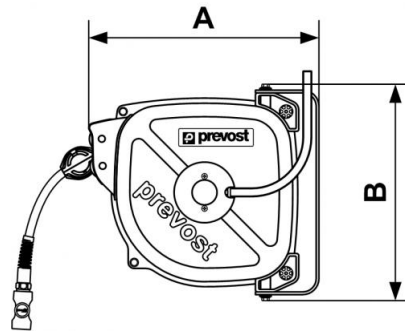

DRFB Series - Hose reel w/ safety retraction - PU/PVC hose

Description						
Reference	ID (in)	Length (ft)	Coupler	Fixed inlet (in)	Flow rate (CFM)	Weight (lb)
DRFB 0812IS	5/16"	40'	ISI 06	5/16"	18	13.22
DRFB 0815IS	5/16"	50'	ISI 06	5/16"	12	15.43
DRFB 1010IS	3/8"	33'	ISI 06	3/8"	29	12.57
DRFB 1012IS	3/8"	40'	ISI 06	3/8"	28	15
DRFB 0812US	5/16"	40'	USI 06	5/16"	18	13.22
DRFB 0815US	5/16"	50'	USI 06	5/16"	12	15.43

Reference	ID (in)	Length (ft)	Coupler	Fixed inlet (in)	Flow rate (CFM)	Weight (lb)
DRFB 1010US	3/8"	33'	USI 06	3/8"	29	12.57
DRFB 1012US	3/8"	40'	USI 06	3/8"	28	15
DRFB 0812ES	5/16"	40'	ESI 07	5/16"	18	13.22
DRFB 0815ES	5/16"	50'	ESI 07	5/16"	12	15.43
DRFB 1010ES	3/8"	33'	ESI 07	3/8"	32	12.57
DRFB 1012ES	3/8"	40'	ESI 07	3/8"	28	15
DRFB 0812AS	5/16"	40'	ASI 06	5/16"	18	13.22
DRFB 0815AS	5/16"	50'	ASI 06	5/16"	12	15.43
DRFB 1010AS	3/8"	33'	ASI 06	3/8"	28	12.57
DRFB 1012AS	3/8"	40'	ASI 06	3/8"	28	15

Dimensions

Reference	A inch	B inch
DRFB 0812IS	13.386	11.89
DRFB 0815IS	14.567	13.268
DRFB 1010IS	13.386	11.89
DRFB 1012IS	14.567	13.268
DRFB 0812US	13.386	11.89
DRFB 0815US	14.567	13.268
DRFB 1010US	13.386	11.89
DRFB 1012US	14.567	13.268
DRFB 0812ES	13.386	11.89
DRFB 0815ES	14.567	13.268
DRFB 1010ES	13.386	11.89
DRFB 1012ES	14.567	13.268
DRFB 0812AS	13.386	11.89
DRFB 0815AS	14.567	13.268
DRFB 1010AS	13.386	11.89
DRFB 1012AS	14.567	13.268