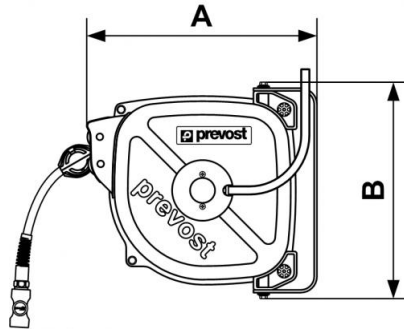

DRFB/I Serie - Hose reel w/ safety retraction - Stainless steel - Polyurethane hose Ether base

ID (in) 3/8"	Length (ft) 40'	Coupler ESI 07HE	Flow rate (cfm) 28
Fixed inlet (in) 3/8"	Weight (lb) 17.42	Technology Pipe locked with ratchet stop	Max operating pressure 174 psi
Construction AISI 304 stainless steel case	Connection 3.3 ft of inlet supply hose	Equipped with Swivel bracket	

Description						
Reference	ID (in)	Length (ft)	Coupler	Flow rate (cfm)	Fixed inlet (in)	Weight (lb)
DRFINB 1012ESHE	3/8"	40'	ESI 07HE	28	3/8"	17.42

Dimensions

Reference	A inch	B inch
DRFINB 1012ESHE	1.2139107611549	1.1056430446194