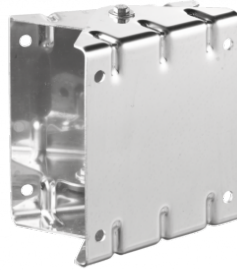

## Stainless steel swivel bracket for hose reels

**For hose reels**

DMOI

**Construction**

Stainless steel AISI 316

### Description

Reference	For hose reels
<b>DMOI PIV2</b>	DMOI
<b>DGOI PIV2</b>	DGOI
<b>DLOI PIV</b>	DLOI