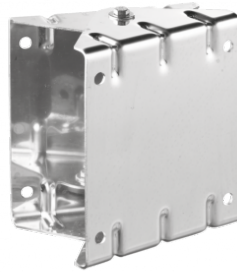

## Stainless steel swivel bracket for hose reels

**For hose reels**

DMOI

**Construction**

Stainless steel AISI 316

### Description

| Reference        | For hose reels |
|------------------|----------------|
| <b>DMOI PIV2</b> | DMOI           |
| <b>DGOI PIV2</b> | DGOI           |
| <b>DLOI PIV</b>  | DLOI           |