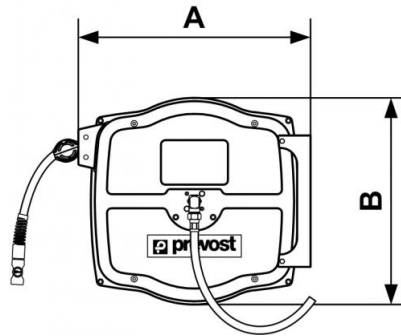

Dimensions

Reference	A inch	B inch
DGF 0810IS	1.7060367454068	1.5157480314961
DGF 0815IS	1.7060367454068	1.5157480314961
DGF 0820IS	1.7060367454068	1.5157480314961
DGF 1015IS	1.7060367454068	1.5157480314961
DGF 1310IS	1.7060367454068	1.5157480314961
DGF 0810US	1.7060367454068	1.5157480314961
DGF 0815US	1.7060367454068	1.5157480314961
DGF 0820US	1.7060367454068	1.5157480314961
DGF 1310ES	520	462
DGF 1010US	1.7060367454068	1.5157480314961
DGF 1015US	1.7060367454068	1.5157480314961
DGF 1310US	1.7060367454068	1.5157480314961
DGF 1010IS	520	462
DGF 0810ES	1.7060367454068	1.5157480314961
DGF 0815ES	1.7060367454068	1.5157480314961
DGF 0820ES	1.7060367454068	1.5157480314961