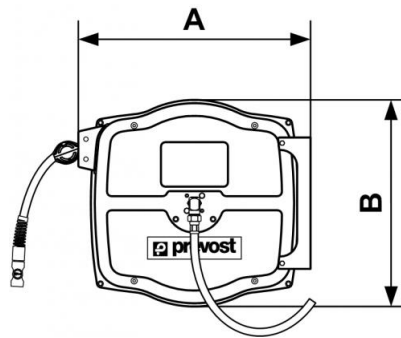

DGF Series - Large industrial type - Rubber hose

Description										
Reference	ID (in)	Length (ft)	Coupler	Flow rate (cfm)	Swivel inlet (BSPP)	Weight (lb)	ID/OD (mm)	Length (m)	Flow rate (l/min)	Weight (kg)
DGF 0810IS	5/16"	33'	ISI 06	18	3/8" FBSP	37.48	13 x 20	10	1800	19
DGF 0815IS	5/16"	50'	ISI 06	12	3/8" FBSP	40.79	10 x 17	10	833	18
DGF 0820IS	5/16"	65'	ISI 06	9	3/8" FBSP	44.10				
DGF 1015IS	3/8"	50'	ISI 06	25	3/8" FBSP	41.89				
DGF 1310IS	1/2"	33'	ISI 08	64	1/2" MBSP	41.89				
DGF 0810US	5/16"	33'	USI 06	18	3/8" FBSP	37.48				

Reference	ID (in)	Length (ft)	Coupler	Flow rate (cfm)	Swivel inlet (BSPP)	Weight (lb)	ID/OD (mm)	Length (m)	Flow rate (l/min)	Weight (kg)
DGF 0815US	5/16"	50'	USI 06	12	3/8" FBSP	40.79				
DGF 0820US	5/16"	65'	USI 06	9	3/8" FBSP	44.10				
DGF 1310ES	3/8"	33'	ESI 07	29	G 1/2 M	39.69				
DGF 1010US	3/8"	50'	USI 06	25	3/8" FBSP	41.89				
DGF 1015US	1/2"	33'	USI 06	64	3/8" FBSP	41.89				
DGF 1310US	5/16"	33'	USI 08	18	1/2" MBSP	37.48				
DGF 1010IS	5/16"	50'	ISI 06	12	G 3/8 F	40.79				
DGF 0810ES	5/16"	65'	ESI 07	9	3/8" FBSP	44.10				
DGF 0815ES	3/8"	33'	ESI 07	32	3/8" FBSP	39.69				
DGF 0820ES	3/8"	50'	ESI 07	25	3/8" FBSP	41.89				
DGF 1010ES	5/16"	33'	ESI 07	18	3/8" FBSP	37.48				
DGF 1015ES	5/16"	40'	ESI 07	12	3/8" FBSP	40.8				
DGF 0810CS	5/16"	65'	CSI 06	9	3/8" FBSP	44				

Reference	ID (in)	Length (ft)	Coupler	Flow rate (cfm)	Swivel inlet (BSPP)	Weight (lb)	ID/OD (mm)	Length (m)	Flow rate (l/min)	Weight (kg)
DGF 0815CS	3/8"	33'	CSI 06	29.4	3/8 FBSP	40				
DGF 0820CS	3/8"	50'	CSI 06	25	3/8 FBSP	41.89				
DGF 1010CS	1/2"	33'	CSI 06	64	3/8" FBSP	41.89				
DGF 1015CS			CSI 06		3/8" FBSP					
DGF 1310CS			CSI 08		G 1/2 MBSP					