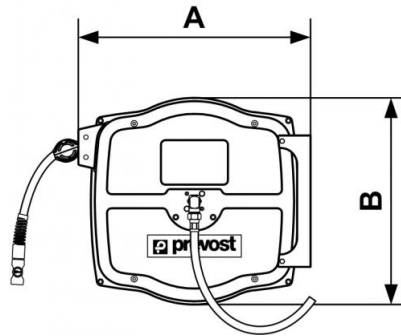

DGF Series - Large industrial type - Rubber hose

Description										
Reference	ID (in)	Length (ft)	Coupler	Flow rate (cfm)	Swivel inlet (BSPP)	Weight (lb)	ID/OD (mm)	Length (m)	Flow rate (l/min)	Weight (kg)
DGF 0810IS	5/16"	33'	ISI 06	18	3/8" FBSP	37.48	13 x 20	10	1800	19
DGF 0815IS	5/16"	50'	ISI 06	12	3/8" FBSP	40.79	10 x 17	10	833	18
DGF 0820IS	5/16"	65'	ISI 06	9	3/8" FBSP	44.10				
DGF 1015IS	3/8"	50'	ISI 06	25	3/8" FBSP	41.89				
DGF 1310IS	1/2"	33'	ISI 08	64	1/2" MBSP	41.89				
DGF 0810US	5/16"	33'	USI 06	18	3/8" FBSP	37.48				

Reference	ID (in)	Length (ft)	Coupler	Flow rate (cfm)	Swivel inlet (BSPP)	Weight (lb)	ID/OD (mm)	Length (m)	Flow rate (l/min)	Weight (kg)
DGF 0815US	5/16"	50'	USI 06	12	3/8" FBSP	40.79				
DGF 0820US	5/16"	65'	USI 06	9	3/8" FBSP	44.10				
DGF 1310ES	3/8"	33'	ESI 07	29	G 1/2 M	39.69				
DGF 1010US	3/8"	50'	USI 06	25	3/8" FBSP	41.89				
DGF 1015US	1/2"	33'	USI 06	64	3/8" FBSP	41.89				
DGF 1310US	5/16"	33'	USI 08	18	1/2" MBSP	37.48				
DGF 1010IS	5/16"	50'	ISI 06	12	G 3/8 F	40.79				
DGF 0810ES	5/16"	65'	ESI 07	9	3/8" FBSP	44.10				
DGF 0815ES	3/8"	33'	ESI 07	32	3/8" FBSP	39.69				
DGF 0820ES	3/8"	50'	ESI 07	25	3/8" FBSP	41.89				
DGF 1010ES	5/16"	33'	ESI 07	18	3/8" FBSP	37.48				
DGF 1015ES	5/16"	40'	ESI 07	12	3/8" FBSP	40.8				
DGF 0810CS	5/16"	65'	CSI 06	9	3/8" FBSP	44				

Reference	ID (in)	Length (ft)	Coupler	Flow rate (cfm)	Swivel inlet (BSP)	Weight (lb)	ID/OD (mm)	Length (m)	Flow rate (l/min)	Weight (kg)
DGF 0815CS	3/8"	33'	CSI 06	29.4	3/8 FBSP	40				
DGF 0820CS	3/8"	50'	CSI 06	25	3/8 FBSP	41.89				
DGF 1010CS	1/2"	33'	CSI 06	64	3/8" FBSP	41.89				
DGF 1015CS			CSI 06		3/8" FBSP					
DGF 1310CS			CSI 08		G 1/2 MBSP					