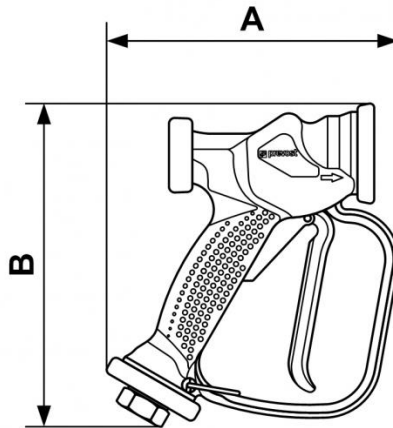

Multi-purpose wash gun

Description						
Reference	BSPP female thread	Flow rate (at 174 psi (GPM))	Max operating pressure (psi)	Temperature (max (°F))	Construction	Weight (lb)
PM JET	1/2" FBSP	13 GPM at 174 psi	175	120	Polypropylene adjustable spray wash gun with polyamid coating PA 66. Use with adaptor ELP 096153	0.97

Dimensions		
Reference	A inch	B inch
PM JET	0.5741469816273	0.63648293963255