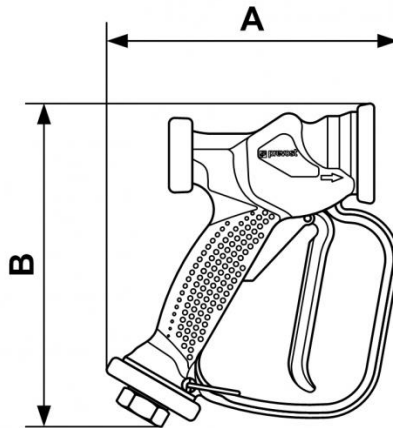

Multi-purpose wash gun

Description						
Reference	BSPP female thread	Flow rate (at 174 psi (GPM))	Max operating pressure (psi)	Temperature (max (°F))	Construction	Weight (lb)
PM JET	1/2" FBSP	13 GPM at 174 psi	175	120	Polypropylene adjustable spray wash gun with polyamid coating PA 66. Use with adaptor ELP 096153	0.97

Dimensions

Reference	A inch	B inch
PM JET	0.5741469816273	0.63648293963255