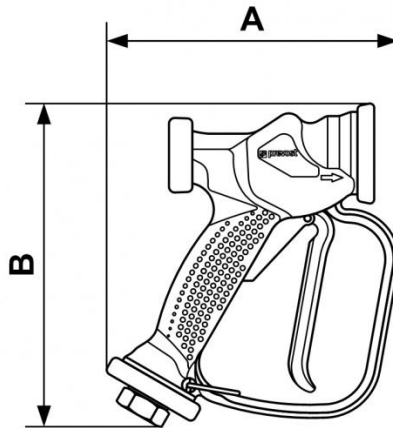

Stainless steel wash gun

Description						
Reference	BSPP female thread	Flow rate (at 174 psi (GPM))	Max operating pressure (psi)	Temperature (max (°F))	Construction	Weight (lb)
PM JETI	1/2" FBSP	13 GPM at 174 psi	175	175	Polyamide and Stainless steel adjustable spray wash gun. Use with adaptor ELP 096153	0.97

Dimensions

Reference	A inch	B inch
PM JETI	0.5741469816273	0.63648293963255