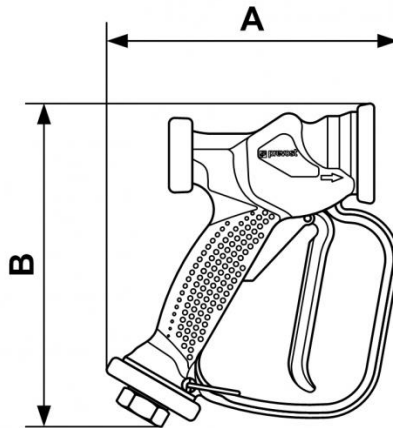

## Stainless steel wash gun

Description						
Reference	BSPP female thread	Flow rate (at 174 psi (GPM))	Max operating pressure (psi)	Temperature (max (°F))	Construction	Weight (lb)
<b>PM JETI</b>	1/2" FBSP	13 GPM at 174 psi	175	175	Polyamide and Stainless steel adjustable spray wash gun. Use with adaptor ELP 096153	0.97

**Dimensions**

Reference	A inch	B inch
<b>PM JETI</b>	0.5741469816273	0.63648293963255