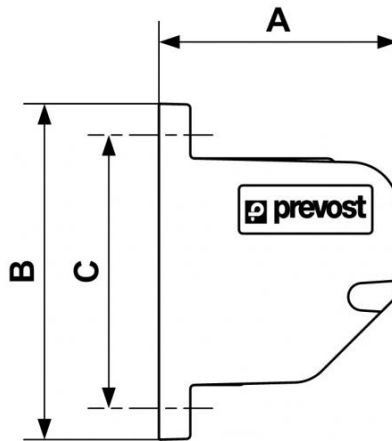

Wall support bracket for prevoS1 and 27202 blow guns

Description		
Reference	Spacing (in)	Fitted with
BG FIX	2.76	Magnets
BG FIXM	2.76	

Dimensions

Reference	A inch	B inch	C inch
BG FIX	0.22309711286089	0.28215223097113	0.22965879265092
BG FIXM	0.22309711286089	0.28215223097113	0.22965879265092