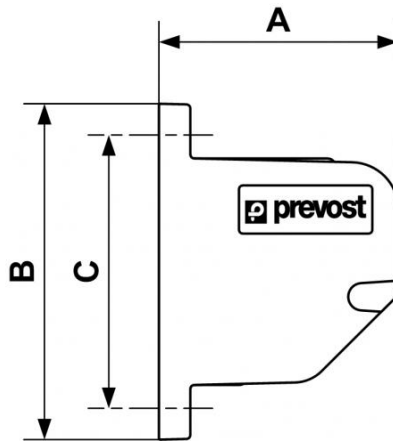

## Wall support bracket for prevoS1 and 27202 blow guns

Description		
Reference	Spacing (in)	Fitted with
<b>BG FIX</b>	2.76	Magnets
<b>BG FIXM</b>	2.76	

### Dimensions

Reference	A inch	B inch	C inch
<b>BG FIX</b>	0.22309711286089	0.28215223097113	0.22965879265092
<b>BG FIXM</b>	0.22309711286089	0.28215223097113	0.22965879265092