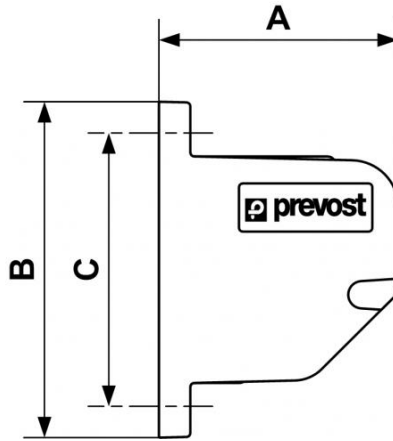

Wall support bracket for prevoS1 and 27202 blow guns

| Description | | |
|----------------|--------------|-------------|
| Reference | Spacing (in) | Fitted with |
| BG FIX | 2.76 | Magnets |
| BG FIXM | 2.76 | |

Dimensions

| Reference | A inch | B inch | C inch |
|----------------|------------------|------------------|------------------|
| BG FIX | 0.22309711286089 | 0.28215223097113 | 0.22965879265092 |
| BG FIXM | 0.22309711286089 | 0.28215223097113 | 0.22965879265092 |