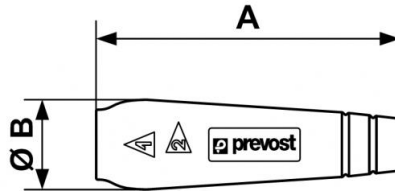

## Rubber coupler protectors

For tube OD (in)

1/4" - 3/8"

Highlight

Non scratch

### Description

Reference	For tube OD (in)
<b>ECP S11417</b>	1/4" - 3/8"
<b>ECP S11720</b>	3/8" - 1/2"
<b>ECP S12225</b>	3/4" - 1"

### Dimensions

Reference	A inch	B inch
<b>ECP S11417</b>	0.32808398950131	0.096784776902887
<b>ECP S11720</b>	0.36089238845144	0.10826771653543
<b>ECP S12225</b>		