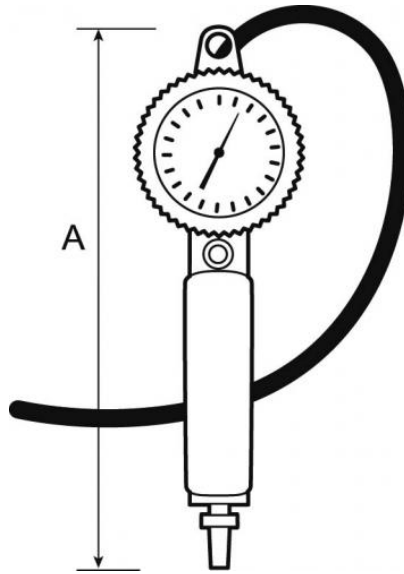

Inflating gun

| Description | | | | |
|--------------|--------------------|-------------|-----------------|------------------|
| Reference | BSPP female thread | Hose Ø (mm) | Hose length (m) | Graduation (bar) |
| 27151 | G 1/4 | 5 x 10 | 0.5 | 0 to 12 |

Dimensions

| Reference | A inch |
|-----------|--------|
| 27151 | 192 |