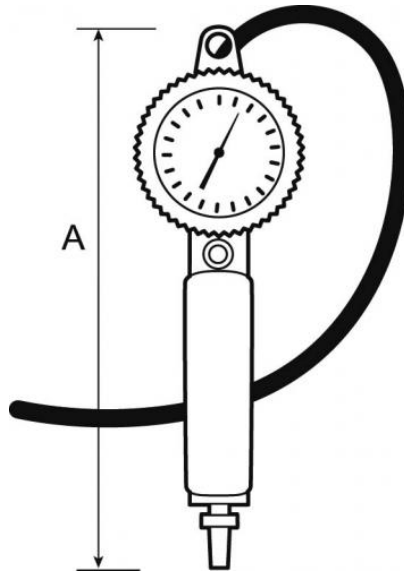

## Inflating gun

Description				
Reference	BSPP female thread	Hose Ø (mm)	Hose length (m)	Graduation (bar)
<b>27151</b>	G 1/4	5 x 10	0.5	0 to 12

### Dimensions

Reference

A inch

**27151**

192