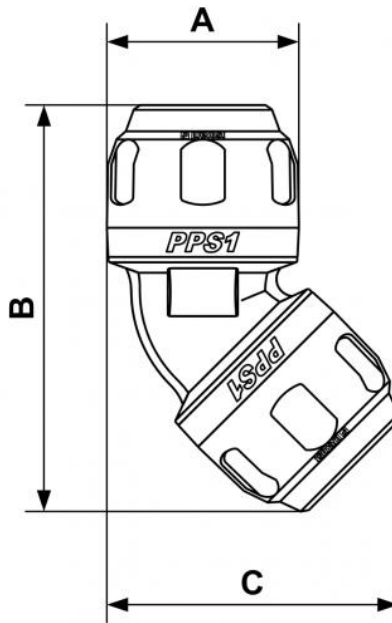

PPS1 4C - 45° Aluminum equal female elbow fitting

<p><u>For pipe OD (in)</u> 1/2"</p>	<p><u>Technology</u> PPS Grip Concept</p>	<p><u>Operating pressure</u> 0 to 232 psi</p>	<p><u>Vacuum capability</u> -29 inHg (vacuum 98%)</p>
<p><u>Temperature</u> -4°F to +176°F</p>	<p><u>Construction</u> Pipe and fittings: aluminum</p>	<p><u>Highlight</u> Scalable system</p>	<p><u>Meets standards</u> ASME B31.3 REACH</p>

Description	
Reference	For pipe OD (in)
PPS1 4C16	1/2"
PPS1 4C20	3/4"
PPS1 4C25	1"
PPS1 4C32	1 1/4"
PPS1 4C40	1 1/2"

Dimensions

Reference	A inch	B inch	C inch
PPS1 4C16	1.26	2.756	1.969
PPS1 4C20	1.496	3.268	2.323
PPS1 4C25	1.811	3.858	2.756
PPS1 4C32	2.244	4.606	3.346
PPS1 4C40	2.677	5.512	4.016