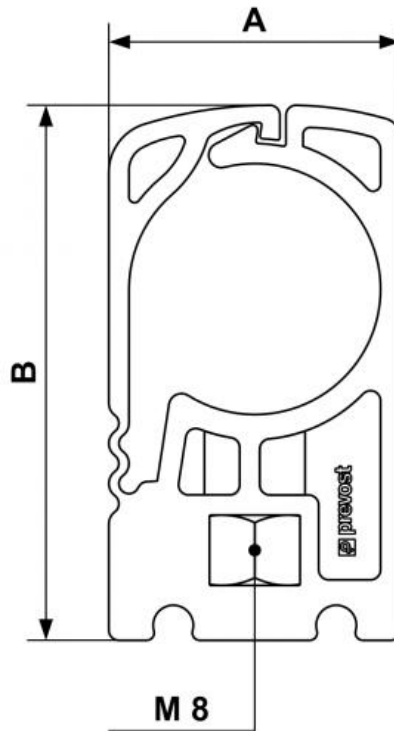

PPS1 CI UNC - Pipe clamp (packed 5 per box)

Description		
Reference	For pipe OD (in)	UNC female thread
PPS1 CI16UNC	(1) 1/2"	3/8"
PPS1 CI20UNC	(1) 3/4"	3/8"
PPS1 CI25UNC	(1) 1"	3/8"
PPS1 CI32UNC	(1) 1 1/4"	3/8"
PPS1 CI40UNC	(2) 1 1/2"	3/8"
PPS1 CI50UNC	(2) 2"	3/8"
PPS1 CI63UNC	(2) 2 1/2"	3/8"
PPS1 CI80UNC	(2) 3"	3/8"
PPS1 CI100UNC	(2) 4"	3/8"

Dimensions

Reference	A inch	B inch
PPS1 CI16UNC	0.945	1.85
PPS1 CI20UNC	0.945	1.929
PPS1 CI25UNC	1.142	2.087
PPS1 CI32UNC	1.496	2.244
PPS1 CI40UNC	1.929	3.917
PPS1 CI50UNC	2.323	4.114
PPS1 CI63UNC	2.953	5.315
PPS1 CI80UNC	3.543	5.709
PPS1 CI100UNC	4.331	6.102