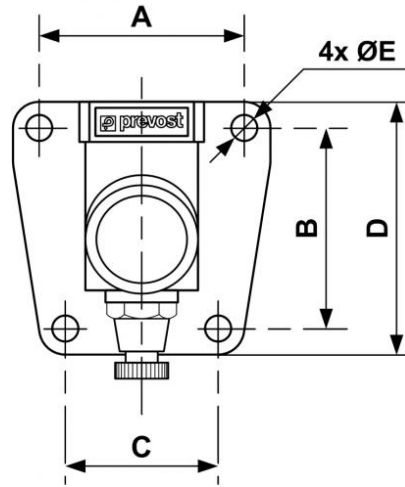

Female thread single wall bracket - Outlet 1 coupler and drain

<p><u>Inlet NPT female thread</u></p> <p>1/2" FNPT</p>	<p><u>Outlet NPT female thread</u></p> <p>1/2" FNPT</p>	<p><u>Operating pressure</u></p> <p>0 to 232 psi</p>	<p><u>Temperature</u></p> <p>-4°F to +176°F</p>
<p><u>Construction</u></p> <p>Aluminium alloy</p>	<p><u>Equipped with</u></p> <p>Manual drain</p>		

Description		
Reference	Inlet NPT female thread	Outlet NPT female thread
MF 203S1	1/2" FNPT	1/2" FNPT

Dimensions

Reference	A inch	B inch	C inch	D inch	E inch
MF 203S1	2.008	1.969	1.496	2.48	0.256