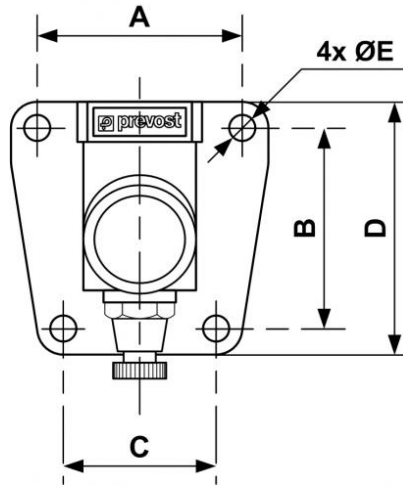

Female thread single wall bracket - Outlet 1 coupler and drain

<p><u>Inlet NPT female thread</u></p> <p>1/2" FNPT</p>	<p><u>Outlet NPT female thread</u></p> <p>1/2" FNPT</p>	<p><u>Operating pressure</u></p> <p>0 to 232 psi</p>	<p><u>Temperature</u></p> <p>-4°F to +176°F</p>
<p><u>Construction</u></p> <p>Aluminium alloy</p>	<p><u>Equipped with</u></p> <p>Manual drain</p>		

Description		
Reference	Inlet NPT female thread	Outlet NPT female thread
MF 203S1	1/2" FNPT	1/2" FNPT

Dimensions

Reference	A inch	B inch	C inch	D inch	E inch
MF 203S1	2.008	1.969	1.496	2.48	0.256