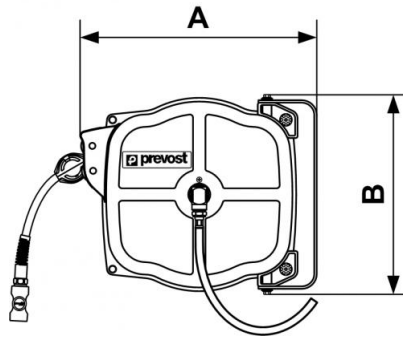

### Description

Reference	ID (in)	Length (ft)	Coupler	Flow rate (cfl)	Swivel inlet BSPF female thread	Weight (lb)	ID/OD (mm)	Length (m)	Flow rate (l/min)	Weight (kg)
<b>DPF 0815IS</b>	5/16"	50'	ISI 06	18	3/8" FBSP	19.84	8 x 12	15	500	9
<b>DPF 0815ES</b>	3/8"	40'	ESI 07	29	G 3/8	19.84				
<b>DPF 1012IS</b>	3/8"	40'	ISI 06	31	3/8" FBSP	19.84				
<b>DPF 1012ES</b>			ESI 07		3/8" FBSP					

### Dimensions

Reference	A inch	B inch
<b>DPF 0815IS</b>	1.23687664042	1.0400262467192
<b>DPF 0815ES</b>	377	317
<b>DPF 1012IS</b>	1.23687664042	1.0400262467192
<b>DPF 1012ES</b>	1.23687664042	1.0400262467192