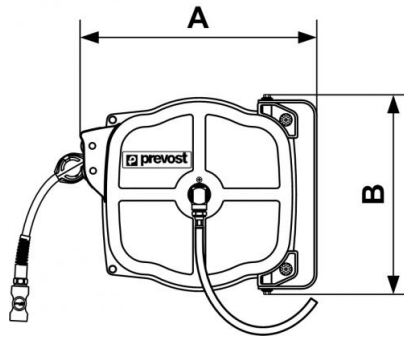

### Description

Reference	ID (in)	Length (ft)	Coupler	Flow rate (cfl)	Swivel inlet BSPF female thread	Weight (lb)	ID/OD (mm)	Length (m)	Flow rate (l/min)	Weight (kg)
<b>DPF 0815IS</b>	5/16"	50'	ISI 06	18	3/8" FBSP	19.84	8 x 12	15	500	9
<b>DPF 0815ES</b>	3/8"	40'	ESI 07	29	G 3/8	19.84				
<b>DPF 1012IS</b>	3/8"	40'	ISI 06	31	3/8" FBSP	19.84				
<b>DPF 1012ES</b>			ESI 07		3/8" FBSP					

### Dimensions

Reference	A inch	B inch
<b>DPF 0815IS</b>	1.23687664042	1.0400262467192
<b>DPF 0815ES</b>	377	317
<b>DPF 1012IS</b>	1.23687664042	1.0400262467192
<b>DPF 1012ES</b>	1.23687664042	1.0400262467192