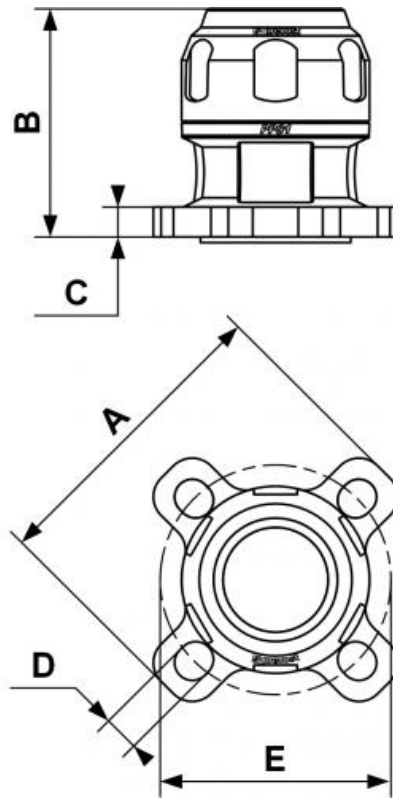

PPS1 UF - Straight aluminum fitting with flange

<p><u>For pipe OD (in)</u> (1) 4"</p>	<p><u>Technology</u> PPS Grip Concept</p>	<p><u>Operating pressure</u> 0 to 16 bar</p>	<p><u>Vacuum capability</u> -0.98 bar (vacuum 98%)</p>
<p><u>Temperature</u> -20°C to +80°C</p>	<p><u>Construction</u> Pipe and fittings: alu.</p>	<p><u>Highlight</u> Scalable system</p>	<p><u>Meets standards</u> PED REACH</p>

Description		
Reference	For pipe OD (in)	For pipe OD (mm)
PPS1 UF100	(1) 4"	(2) 2 1/2"
PPS1 UFC50	(2) 2"	(2) 3"
PPS1 UFC63		
PPS1 UFC80		

Dimensions

Reference	A inch	B inch	C inch	D inch	E inch
PPS1 UF100	228	146.5	18	19	184.8
PPS1 UFC50	165	105			
PPS1 UFC63	185	123			
PPS1 UFC80	200	143			