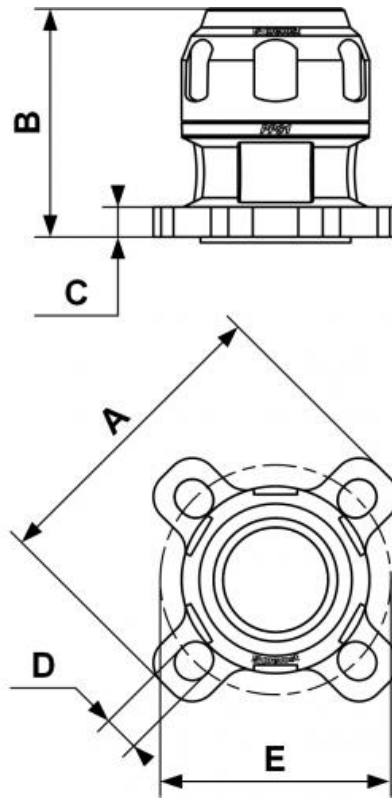

PPS1 UF - Straight aluminum fitting with flange

<p><u>For pipe OD (in)</u> (1) 4"</p>	<p><u>Technology</u> PPS Grip Concept</p>	<p><u>Operating pressure</u> 0 to 16 bar</p>	<p><u>Vacuum capability</u> -0.98 bar (vacuum 98%)</p>
<p><u>Temperature</u> -20°C to +80°C</p>	<p><u>Construction</u> Pipe and fittings: alu.</p>	<p><u>Highlight</u> Scalable system</p>	<p><u>Meets standards</u> PED REACH</p>

Description		
Reference	For pipe OD (in)	For pipe OD (mm)
PPS1 UF100	(1) 4"	(2) 2 1/2"
PPS1 UFC50	(2) 2"	(2) 3"
PPS1 UFC63		
PPS1 UFC80		

Dimensions

Reference	A inch	B inch	C inch	D inch	E inch
PPS1 UF100	228	146.5	18	19	184.8
PPS1 UFC50	165	105			
PPS1 UFC63	185	123			
PPS1 UFC80	200	143			