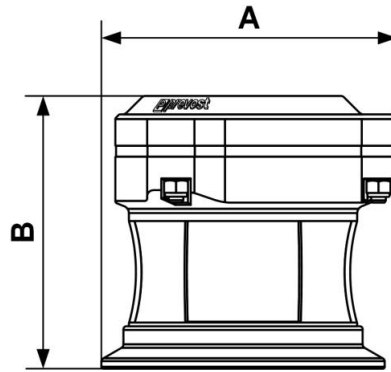

PPS1 UC

<p><u>For pipe OD</u> (1) 2"</p>	<p><u>Technology</u> PPS Grip Concept</p>	<p><u>Operating pressure</u> 0 to 16 bar</p>	<p><u>Vacuum capability</u> -0.98 bar (vacuum 98%)</p>
<p><u>Temperature</u> -20°C to +80°C</p>	<p><u>Construction</u> Pipe and fittings: alu.</p>	<p><u>Highlight</u> Scalable system</p>	<p><u>Meets standards</u> PED REACH</p>

Description	
Reference	For pipe OD
PPS1 UC50	(1) 2"
PPS1 UC63	(1) 2 1/2"
PPS1 UC80	(1) 3"
PPS1 UC100	(1) 4"
PPS1 UC160	(2) 6"

Dimensions

Reference	A inch	B inch
PPS1 UC50	3.307	4.134
PPS1 UC63	3.937	4.842
PPS1 UC80	4.921	5.63
PPS1 UC100	6.043	5.768
PPS1 UC160		