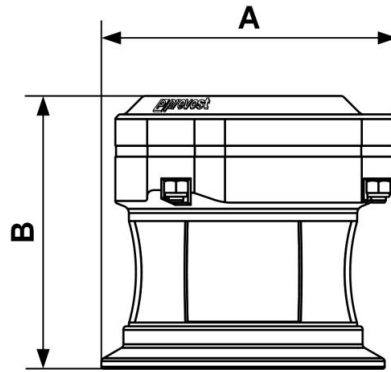

PPS1 UC

<p><u>For pipe OD</u> (1) 2"</p>	<p><u>Technology</u> PPS Grip Concept</p>	<p><u>Operating pressure</u> 0 to 16 bar</p>	<p><u>Vacuum capability</u> -0.98 bar (vacuum 98%)</p>
<p><u>Temperature</u> -20°C to +80°C</p>	<p><u>Construction</u> Pipe and fittings: alu.</p>	<p><u>Highlight</u> Scalable system</p>	<p><u>Meets standards</u> PED REACH</p>

Description	
Reference	For pipe OD
PPS1 UC50	(1) 2"
PPS1 UC63	(1) 2 1/2"
PPS1 UC80	(1) 3"
PPS1 UC100	(1) 4"
PPS1 UC160	(2) 6"

Dimensions		
Reference	A inch	B inch
PPS1 UC50	3.307	4.134
PPS1 UC63	3.937	4.842
PPS1 UC80	4.921	5.63
PPS1 UC100	6.043	5.768
PPS1 UC160		