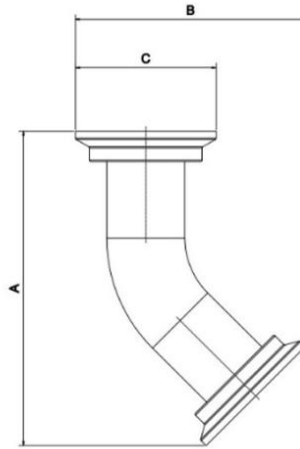

PPS1 4CCC - 45° aluminum equal female elbow fitting CC

<p><u>For pipe OD</u> 2"</p>	<p><u>Technology</u> PPS Grip Concept</p>	<p><u>Operating pressure</u> 0 to 16 bar</p>	<p><u>Vacuum capability</u> -0.98 bar (vacuum 98%)</p>
<p><u>Temperature</u> -20°C to +80°C</p>	<p><u>Construction</u> Pipe and fittings: alu.</p>	<p><u>Highlight</u> Scalable system</p>	<p><u>Meets standards</u> PED REACH</p>

Description	
Reference	For pipe OD
PPS1 4CCC50	2"
PPS1 4CCC63	2 1/2"
PPS1 4CCC80	3"
PPS1 4CCC100	4"
PPS1 4CCC160	160

Dimensions

Reference	A inch	B inch	C inch
PPS1 4CCC50	11.2205	7.283	3.543
PPS1 4CCC63	12.795	8.268	4.331
PPS1 4CCC80	16.142	9.843	4.921
PPS1 4CCC100	21.26	12.992	6.063
PPS1 4CCC160			