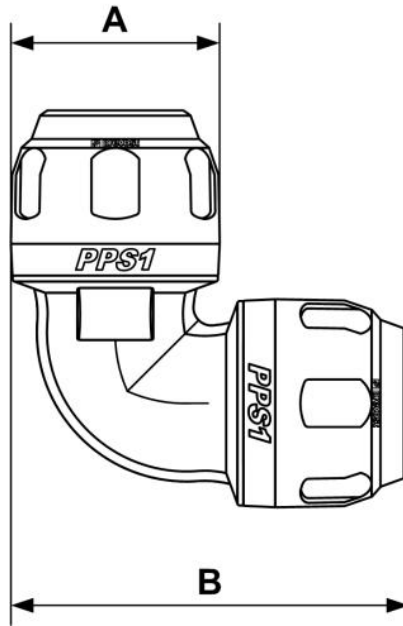

PPS1 9CCC - 90° Aluminum equal female elbow fitting CC

<p><u>For pipe OD</u></p> <p>2"</p>	<p><u>Technology</u></p> <p>PPS Grip Concept</p>	<p><u>Operating pressure</u></p> <p>0 to 16 bar</p>	<p><u>Vacuum capability</u></p> <p>-0.98 bar (vacuum 98%)</p>
<p><u>Temperature</u></p> <p>-20°C to +80°C</p>	<p><u>Construction</u></p> <p>Pipe and fittings: alu.</p>	<p><u>Highlight</u></p> <p>Scalable system</p>	<p><u>Meets standards</u></p> <p>PED REACH</p>

Description	
Reference	For pipe OD
PPS1 9CCC50	2"
PPS1 9CCC63	2 1/2"
PPS1 9CCC80	3"
PPS1 9CCC100	4"
PPS1 9CCC160	6"

Dimensions

Reference	A inch	B inch	C inch
PPS1 9CCC50	10.039	10.039	3.543
PPS1 9CCC63	10.63	10.63	4.331
PPS1 9CCC80	13.779	13.779	4.921
PPS1 9CCC100	18.11	18.11	6.063
PPS1 9CCC160			