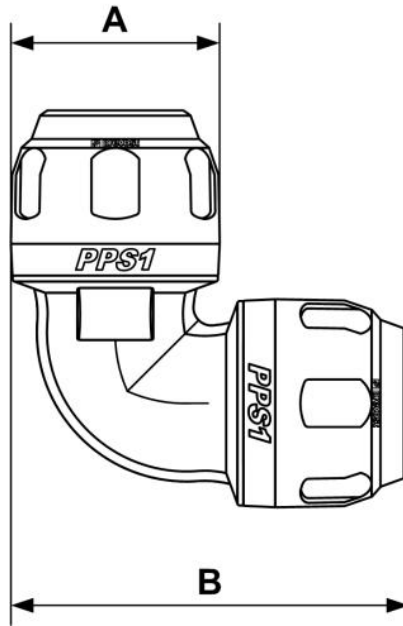

PPS1 9CC - 90° Aluminum equal female elbow fitting for CC pipe passage

<p><u>For pipe OD</u> (1) 2"</p>	<p><u>Technology</u> PPS Grip Concept</p>	<p><u>Operating pressure</u> 0 to 16 bar</p>	<p><u>Vacuum capability</u> -0.98 bar (vacuum 98%)</p>
<p><u>Temperature</u> -20°C to +80°C</p>	<p><u>Construction</u> Pipe and fittings: alu.</p>	<p><u>Highlight</u> Scalable system</p>	<p><u>Meets standards</u> PED REACH</p>

Description	
Reference	For pipe OD
PPS1 9CC50	(1) 2"
PPS1 9CC63	(1) 2 1/2"
PPS1 9CC80	(1) 3"
PPS1 9CC100	(2) 4"

Dimensions

Reference	A inch	B inch
PPS1 9CC50	4.567	6.024
PPS1 9CC63	5.512	7.362
PPS1 9CC80	6.614	8.583
PPS1 9CC100	8.15	9.094