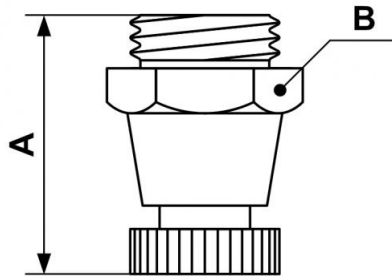

Manual drain

BSPB male thread

1/4" MBSP

Construction

Brass body

Highlight

Network safety

Description

Reference

MA 14

BSPB male thread

1/4" MBSP

Dimensions

Reference	A inch	B inch
MA 14	0.075459317585302	0.049212598425197