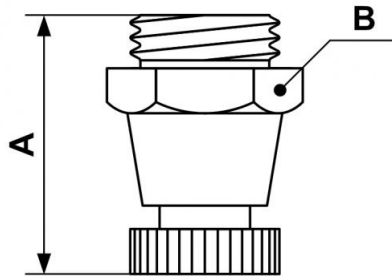

## Manual drain

BSPB male thread

1/4" MBSP

Construction

Brass body

Highlight

Network safety

### Description

Reference

**MA 14**

BSPB male thread

1/4" MBSP

### Dimensions

Reference	A inch	B inch
<b>MA 14</b>	0.075459317585302	0.049212598425197