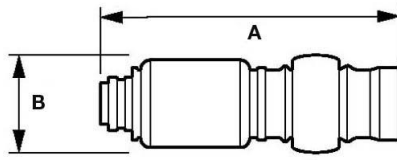

Non-Scratch Boot

Compatible with

Rubber boot for swivel
coupler FA

Highlight

Non scratch

Description

Reference

NSB FA

Compatible with

Rubber boot for swivel coupler FA

Dimensions

Reference	A inch	B inch
NSB FA	0.38713910761155	0.13123359580052