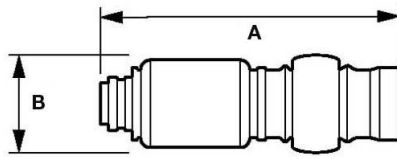

Non-Scratch Boot

Compatible with

Rubber boot for swivel
coupler FA

Highlight

Non scratch

Description

Reference

NSB FA

Compatible with

Rubber boot for swivel coupler FA

Dimensions

Reference	A inch	B inch
NSB FA	0.38713910761155	0.13123359580052