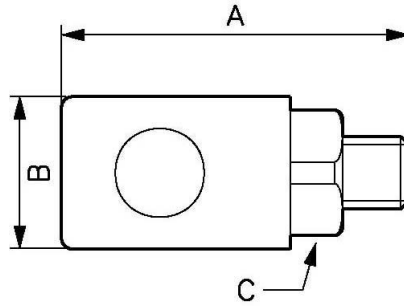

Male coupler

<p><u>NPT male thread</u> 1/4" MNPT</p>	<p><u>Technology</u> Push button</p>	<p><u>Operating pressure</u> 0 to 174 psi</p>	<p><u>Flow rate at 100 psi</u> 25 cfm ($\Delta P = 10$ psi)</p>
<p><u>ID Passage</u> 1/4" body size</p>	<p><u>Temperature</u> +5°F to +158°F</p>	<p><u>Highlight</u> Non scratch</p>	

Description	
Reference	NPT male thread
ARC 061251	1/4" MNPT

Reference	NPT male thread
ARC 061252	3/8" MNPT
ARC 061253	1/2" MNPT

Dimensions

Reference	A inch	B inch	C inch
ARC 061251	0.20341207349081	0.091863517060367	0.075459317585302
ARC 061252	0.20341207349081	0.091863517060367	0.075459317585302
ARC 061253	0.20997375328084	0.091863517060367	0.075459317585302