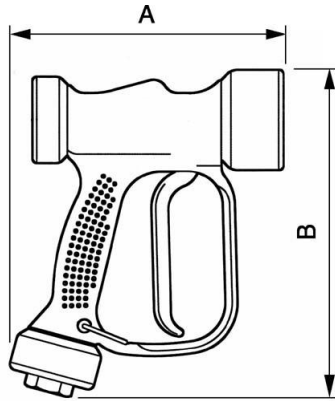

## Brass Heavy Duty Industrial wash gun

Description						
Reference	BSPP female thread	Flow rate	Max operating pressure (psi)	Temperature (max (°F))	Construction	Weight (lb)
<b>PL JET</b>	1/2" FBSP	16 GPM at 350 psi 11 GPM at 145 psi	350	140 (continued use) 195 (occasional use)	Brass wash gun with polyamide coating. Use with adaptor ELP 096153	2.09

**Dimensions**

Reference	A inch	B inch
<b>PL JET</b>	0.53149606299213	0.70866141732284