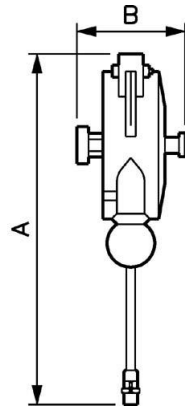

Balancer: With air supply hose - Cable length 4.60'

<u>Length (Cable (ft))</u> 4.60'	<u>Min. load (lb)</u> 0.88	<u>Max. load (lb)</u> 1.76	<u>Weight (lb)</u> 2.47
<u>Temperature</u> +41°F to +140°F	<u>Construction</u> Body : Aluminum Cable : Stainless steel	<u>Applications</u> Mounting Decks, Assembling, Packaging	

Description				
Reference	Length (Cable (ft))	Min. load (lb)	Max. load (lb)	Weight (lb)
BAL 0408E	4.60'	0.88	1.76	2.47
BAL 0715E	4.60'	1.65	3.31	2.49
BAL 1225E	4.60'	2.65	5.51	2.78

Dimensions

Reference	A inch	B inch
BAL 0408E	0.97769028871391	0.34120734908137
BAL 0715E	0.97769028871391	0.34120734908137
BAL 1225E	0.97769028871391	0.34120734908137