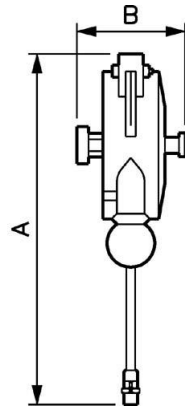

## Balancer: With air supply hose - Cable length 4.60'

<b><u>Length (Cable (ft))</u></b> 4.60'	<b><u>Min. load (lb)</u></b> 0.88	<b><u>Max. load (lb)</u></b> 1.76	<b><u>Weight (lb)</u></b> 2.47
<b><u>Temperature</u></b> +41°F to +140°F	<b><u>Construction</u></b> Body : Aluminum Cable : Stainless steel	<b><u>Applications</u></b> Mounting Decks, Assembling, Packaging	

Description				
Reference	Length (Cable (ft))	Min. load (lb)	Max. load (lb)	Weight (lb)
<b>BAL 0408E</b>	4.60'	0.88	1.76	2.47
<b>BAL 0715E</b>	4.60'	1.65	3.31	2.49
<b>BAL 1225E</b>	4.60'	2.65	5.51	2.78

### Dimensions

Reference	A inch	B inch
<b>BAL 0408E</b>	0.97769028871391	0.34120734908137
<b>BAL 0715E</b>	0.97769028871391	0.34120734908137
<b>BAL 1225E</b>	0.97769028871391	0.34120734908137