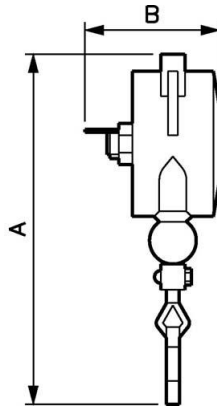

Balancer: Cable length 6.56'

<u>Length (Cable (ft))</u> 6.56	<u>Min. load (lb)</u> 4.41	<u>Max. load (lb)</u> 8.82	<u>Weight (lb)</u> 4.19
<u>Temperature</u> +41°F to +140°F	<u>Construction</u> Body : Aluminum Cable : Stainless steel	<u>Applications</u> Mounting Decks, Assembling, Packaging	

Description				
Reference	Length (Cable (ft))	Min. load (lb)	Max. load (lb)	Weight (lb)
BAL 2040B	6.56	4.41	8.82	4.19
BAL 4060B	6.56	8.82	13.23	4.37

Reference	Length (Cable (ft))	Min. load (lb)	Max. load (lb)	Weight (lb)
BAL 6080B	6.56	13.23	17.64	5.03

Dimensions

Reference	A inch	B inch
BAL 2040B	1.1581364829396	0.28871391076115
BAL 4060B	1.1581364829396	0.28871391076115
BAL 6080B	1.1581364829396	0.28871391076115