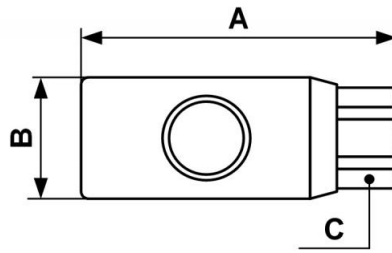

Female coupler

<p><u>NPT female thread</u> 1/4" FNPT</p>	<p><u>Technology</u> Push button</p>	<p><u>Operating pressure</u> 0 to 174 psi</p>	<p><u>Flow rate at 100 psi</u> 78 cfm ($\Delta P = 10$ psi)</p>
<p><u>ID Passage</u> 3/8" body size</p>	<p><u>Temperature</u> +5°F to +158°F</p>	<p><u>Highlight</u> Non scratch</p>	

Description	
Reference	NPT female thread
IRC 081201	1/4" FNPT
IRC 081202	3/8" FNPT
IRC 081203	1/2" FNPT

Dimensions

Reference	A inch	B inch	C inch
IRC 081201	0.2739501312336	0.10826771653543	0.082020997375328
IRC 081202	0.27723097112861	0.10826771653543	0.082020997375328
IRC 081203	0.30675853018373	0.10826771653543	0.082020997375328