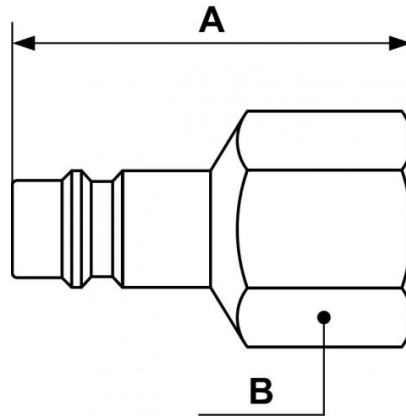

## Female plug

**NPT female thread**

1/4" FNPT

**ID Passage**

3/8" body size

**Construction**

Treated steel Corrosion-proof treatment

### Description

Reference	NPT female thread
<b>ERP 076201</b>	1/4" FNPT
<b>ERP 076202</b>	3/8" FNPT

### Dimensions

Reference	A inch	B inch
<b>ERP 076201</b>	0.13123359580052	0.055774278215223
<b>ERP 076202</b>	0.13451443569554	0.068897637795276