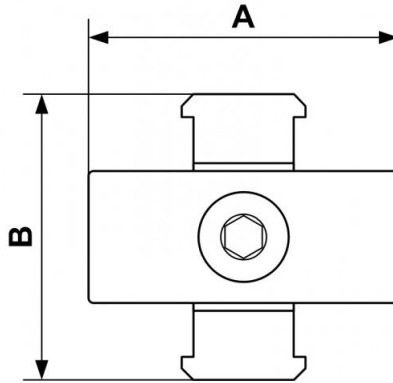

## ALTO 3 - 1/2" Module connection kit

Description	
Reference	Description
<b>TA M3</b>	- 1 set TA M3 for a 1/2" FNPT 2-piece-set - 2 sets TA M3 for a 1/2" FNPT 3-piece-set

**Dimensions**

Reference	A inch	B inch
<b>TA M3</b>	1.89	1.732