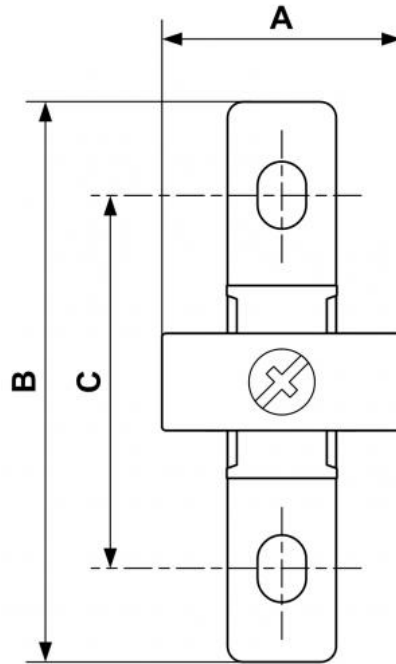

ALTO 1 - 1/4" Wall mounting bracket kit

Description	
Reference	Description
TA S1	- 1 set TA S1 for a 1/4" FNPT 2-piece-set - 2 sets TA S1 for a 1/4" FNPT 3-piece-set

Dimensions

Reference	A inch	B inch	C inch
TA S1	1.26	2.874	2.008