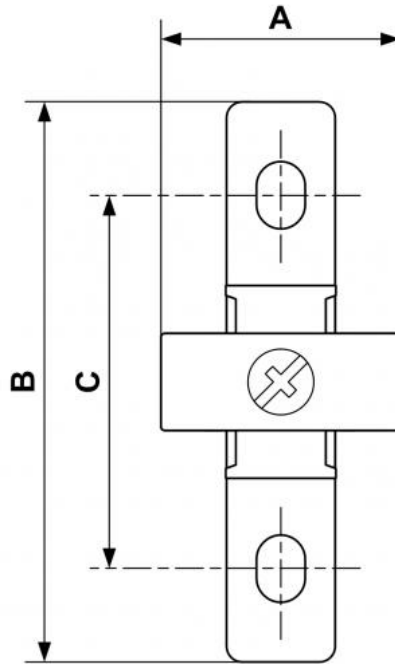

## ALTO 1 - 1/4" Wall mounting bracket kit

Description	
Reference	Description
TA S1	- 1 set TA S1 for a 1/4" FNPT 2-piece-set - 2 sets TA S1 for a 1/4" FNPT 3-piece-set

### Dimensions

Reference	A inch	B inch	C inch
<b>TA S1</b>	1.26	2.874	2.008