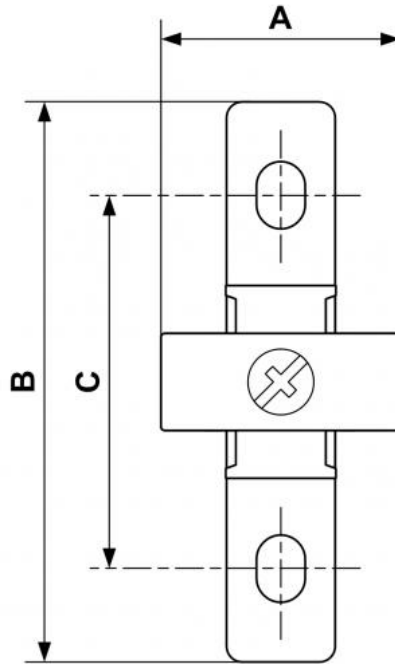

ALTO 1 - 1/4" Wall mounting bracket kit

Description	
Reference	Description
TA S1	- 1 set TA S1 for a 1/4" FNPT 2-piece-set - 2 sets TA S1 for a 1/4" FNPT 3-piece-set

Dimensions

Reference	A inch	B inch	C inch
TA S1	1.26	2.874	2.008