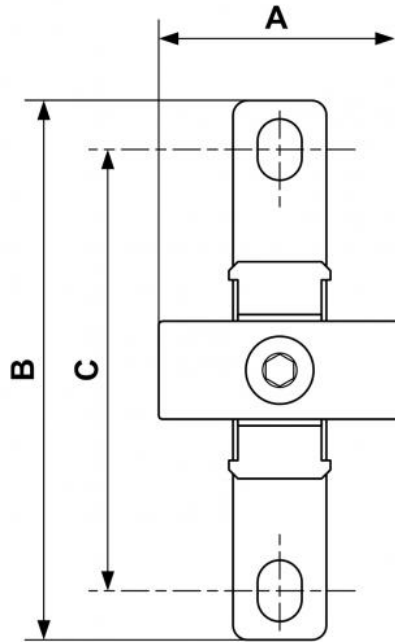

## ALTO 2 - 3/8" Wall mounting bracket kit

Description	
Reference	Description
TA S2	- 1 set TA S2 for a 3/8" FNPT 2-piece-set - 2 sets TA S2 for a 3/8" FNPT 3-piece-set

### Dimensions

Reference	A inch	B inch	C inch
<b>TA S2</b>	1.535	3.504	2.756