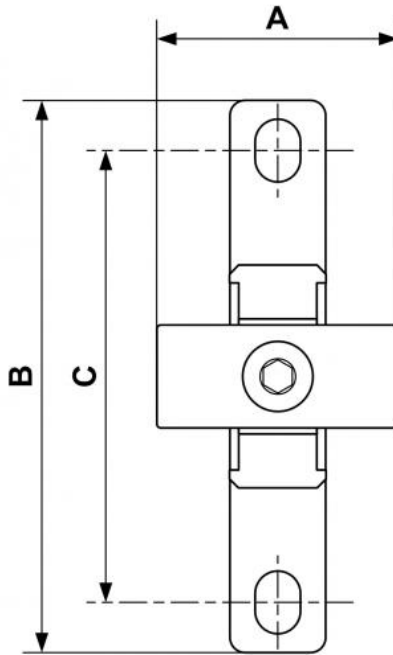

## ALTO 3 - 1/2" Wall mounting bracket kit

Description	
Reference	Description
TA S3	- 1 set TA S3 for a 1/2" FNPT 2-piece-set - 2 sets TA S3 for a 1/2" FNPT 3-piece-set

### Dimensions

Reference	A inch	B inch	C inch
<b>TA S3</b>	1.89	4.291	3.543