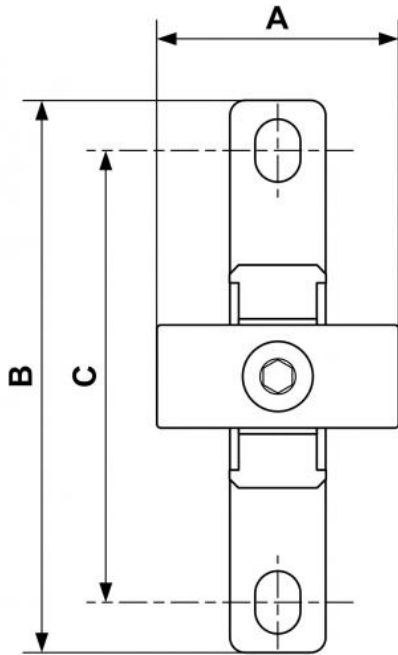

## ALTO 3 - 1/2" Wall mounting bracket kit

Description	
Reference	Description
TA S3	- 1 set TA S3 for a 1/2" FNPT 2-piece-set - 2 sets TA S3 for a 1/2" FNPT 3-piece-set

### Dimensions

Reference	A inch	B inch	C inch
<b>TA S3</b>	1.89	4.291	3.543