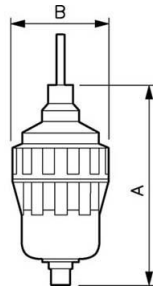

ALTO 1 - 1/8" - 1/4" Automatic float drain

Description	
Reference	Description
TD F1	For filter: 1/8" and 1/4" FNPT

Dimensions

Reference	A inch	B inch
TD F1	5.945	2.008