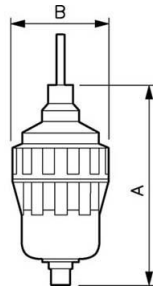

ALTO 2 - 3/8" Automatic float drain

Description	
Reference	Description
TD F2	For filter: 3/8" FNPT

Dimensions

Reference	A inch	B inch
TD F2	5.945	2.008