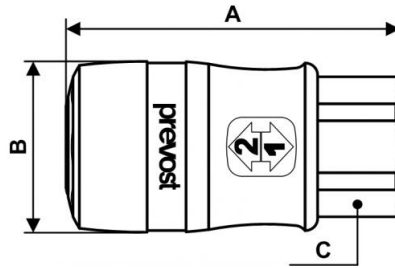

Dimensions

Reference	A inch	B inch	C inch
OSG 081201V	0.17716535433071	0.10826771653543	0.088582677165354
OSG 081101	0.17716535433071	0.10826771653543	0.088582677165354
OSG 081102	0.18044619422572	0.10826771653543	0.088582677165354
OSG 081103	0.19685039370079	0.10826771653543	0.088582677165354
OSG 081111	0.17716535433071	0.10826771653543	0.088582677165354
OSG 081112	0.18044619422572	0.10826771653543	0.088582677165354
OSG 081113	0.19685039370079	0.10826771653543	0.088582677165354