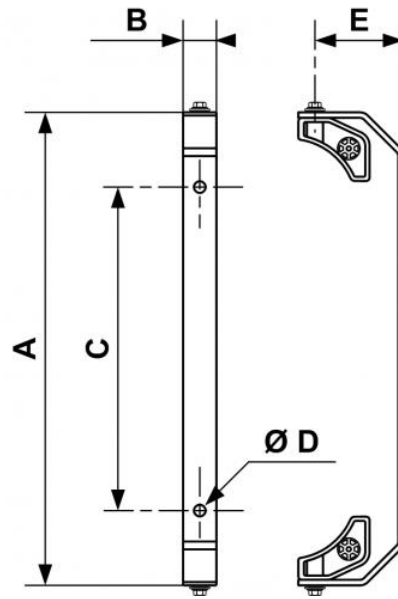

Steel - swivel bracket for DGF hose reels

For hose reels

DGF

Construction

Treated steel

Description

Reference

DGF PIV

For hose reels

DGF

Dimensions

Reference	A inch	B inch	C inch	D inch	E inch
DGF PIV	1.4009186351706	0.098425196850394	0.95800524934383	0.034448818897638	0.26246719160105