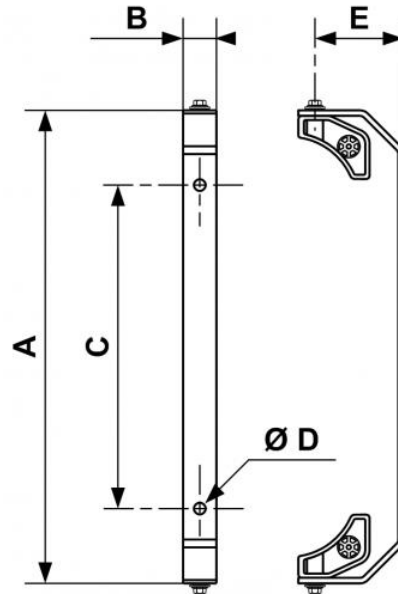

## Steel - swivel bracket for DGF hose reels

For hose reels

DGF

Construction

Treated steel

### Description

Reference

**DGF PIV**

For hose reels

DGF

### Dimensions

Reference	A inch	B inch	C inch	D inch	E inch
<b>DGF PIV</b>	1.4009186351706	0.098425196850394	0.95800524934383	0.034448818897638	0.26246719160105