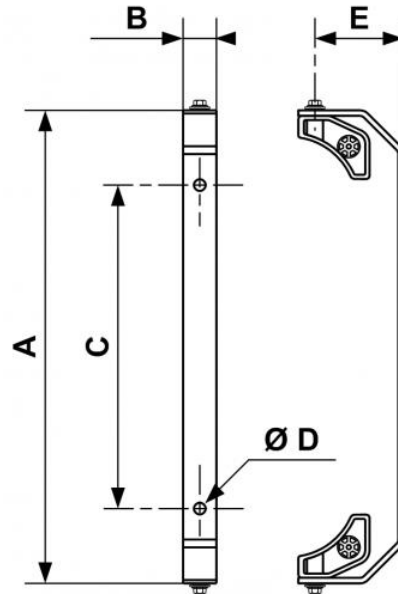

Steel - swivel bracket for DGF hose reels

For hose reels

DGF

Construction

Treated steel

Description

Reference

DGF PIV

For hose reels

DGF

Dimensions

Reference	A inch	B inch	C inch	D inch	E inch
DGF PIV	1.4009186351706	0.098425196850394	0.95800524934383	0.034448818897638	0.26246719160105