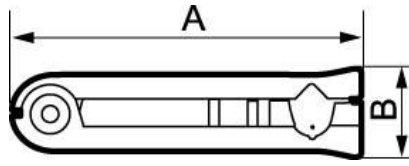

Tube cutter - R22 CT

Description	
Reference	Description
R22 CT	Tube cutter

Dimensions		
Reference	A inch	B inch
R22 CT	0.36745406824147	0.091863517060367