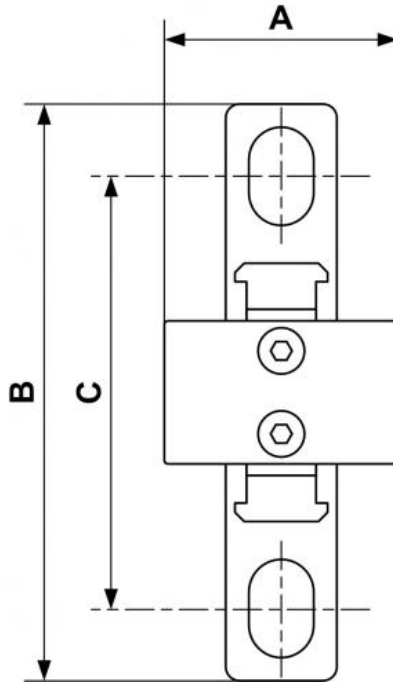

ALTO 4 - 3/4" - 1" Wall bracket and seal set

Description	
Reference	Description
TA S45	1 set TA S45 for 2 modules 2 sets TA S45 for 3 modules

Dimensions

Reference	A inch	B inch	C inch
TA S45	2.008	4.921	3.819