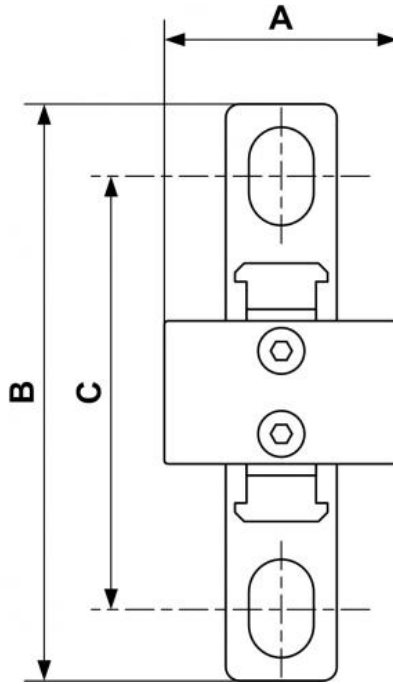

## ALTO 4 - 3/4" - 1" Wall bracket and seal set

Description	
Reference	Description
<b>TA S45</b>	1 set TA S45 for 2 modules 2 sets TA S45 for 3 modules

### Dimensions

Reference	A inch	B inch	C inch
<b>TA S45</b>	2.008	4.921	3.819