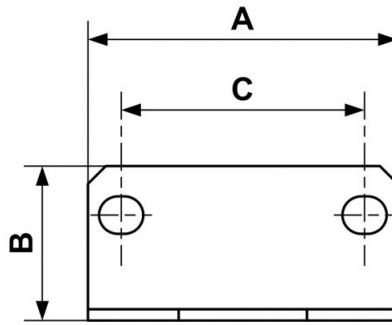

## ALTO 4 - 3/4" - 1" Wall bracket

Description	
Reference	Description
TP Q45	(1) For filter and lubricator
TR Q45	(2) For regulator or filter regulator

### Dimensions

Reference	A inch	B inch	C inch
<b>TP Q45</b>	3.543	1.85	2.559
<b>TR Q45</b>	3.543	1.496	2.559