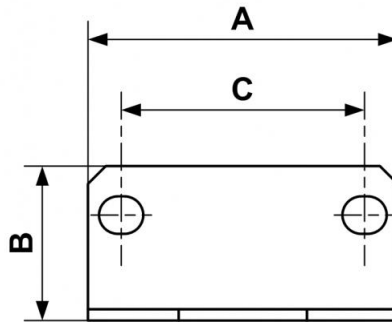

ALTO 4 - 3/4" - 1" Wall bracket

Description	
Reference	Description
TP Q45	(1) For filter and lubricator
TR Q45	(2) For regulator or filter regulator

Dimensions

Reference	A inch	B inch	C inch
TP Q45	3.543	1.85	2.559
TR Q45	3.543	1.496	2.559