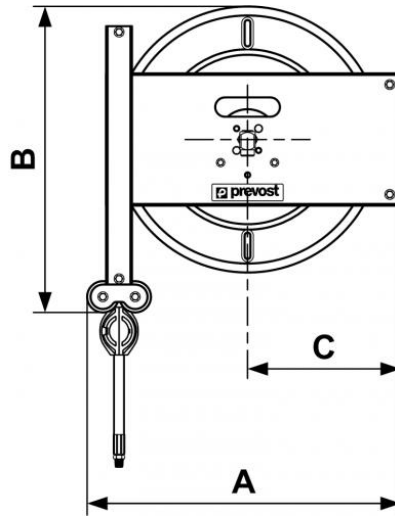

## Open Hose Reel - Rubber hose - High pressure - Grease

<b>ID (in)</b> 1/4"	<b>Length (ft)</b> 33'	<b>Outlet BSPP male thread</b> 1/4" MBSP	<b>Swivel inlet BSPP male thread</b> 1/4"
<b>Weight (lb)</b> 40.79	<b>Technology</b> Pipe locked with ratchet stop	<b>Construction</b> Epoxy-coated steel case	<b>Equipped with</b> Fixed bracket

Description					
Reference	ID (in)	Length (ft)	Outlet BSPP male thread	Swivel inlet BSPP male thread	Weight (lb)
<b>DMO 0610GR</b>	1/4"	33'	1/4" MBSP	1/4"	40.79

Reference	ID (in)	Length (ft)	Outlet BSPP male thread	Swivel inlet BSPP male thread	Weight (lb)
<b>DMO 0615GR</b>	1/4"	50'	1/4" MBSP	1/4"	45.20
<b>DGO 0620GR</b>	1/4"	65'	1/4" MBSP	1/4"	59.53

### Dimensions

Reference	A inch	B inch	C inch
<b>DMO 0610GR</b>	1.5912073490814	1.5583989501312	0.77755905511811
<b>DMO 0615GR</b>	1.5912073490814	1.5583989501312	0.77755905511811
<b>DGO 0620GR</b>	1.5912073490814	1.5583989501312	0.77755905511811