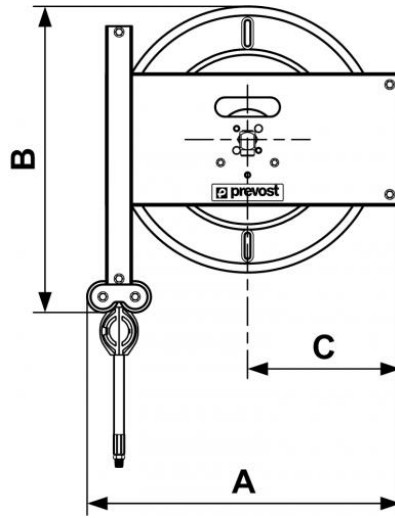

Open Hose Reel - Rubber hose - High pressure - Grease

<p>ID (in) 1/4"</p>	<p>Length (ft) 33'</p>	<p>Outlet BSPP male thread 1/4" MBSP</p>	<p>Swivel inlet BSPP male thread 1/4"</p>
<p>Weight (lb) 40.79</p>	<p>Technology Pipe locked with ratchet stop</p>	<p>Construction Epoxy-coated steel case</p>	<p>Equipped with Fixed bracket</p>

Description					
Reference	ID (in)	Length (ft)	Outlet BSPP male thread	Swivel inlet BSPP male thread	Weight (lb)
DMO 0610GR	1/4"	33'	1/4" MBSP	1/4"	40.79

Reference	ID (in)	Length (ft)	Outlet BSPP male thread	Swivel inlet BSPP male thread	Weight (lb)
DMO 0615GR	1/4"	50'	1/4" MBSP	1/4"	45.20
DGO 0620GR	1/4"	65'	1/4" MBSP	1/4"	59.53

Dimensions

Reference	A inch	B inch	C inch
DMO 0610GR	1.5912073490814	1.5583989501312	0.77755905511811
DMO 0615GR	1.5912073490814	1.5583989501312	0.77755905511811
DGO 0620GR	1.5912073490814	1.5583989501312	0.77755905511811