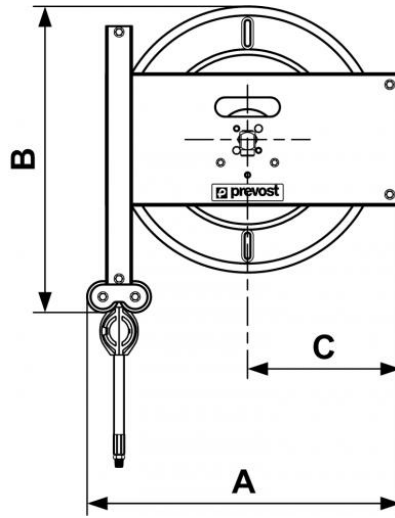

Open Hose Reel - Rubber hose - High pressure - Grease

<u>ID (in)</u> 1/4"	<u>Length (ft)</u> 33'	<u>Outlet BSPP male thread</u> 1/4" MBSP	<u>Swivel inlet BSPP male thread</u> 1/4"
<u>Weight (lb)</u> 40.79	<u>Technology</u> Pipe locked with ratchet stop	<u>Construction</u> Epoxy-coated steel case	<u>Equipped with</u> Fixed bracket

Description					
Reference	ID (in)	Length (ft)	Outlet BSPP male thread	Swivel inlet BSPP male thread	Weight (lb)
DMO 0610GR	1/4"	33'	1/4" MBSP	1/4"	40.79

Reference	ID (in)	Length (ft)	Outlet BSPP male thread	Swivel inlet BSPP male thread	Weight (lb)
DMO 0615GR	1/4"	50'	1/4" MBSP	1/4"	45.20
DGO 0620GR	1/4"	65'	1/4" MBSP	1/4"	59.53

Dimensions

Reference	A inch	B inch	C inch
DMO 0610GR	1.5912073490814	1.5583989501312	0.77755905511811
DMO 0615GR	1.5912073490814	1.5583989501312	0.77755905511811
DGO 0620GR	1.5912073490814	1.5583989501312	0.77755905511811