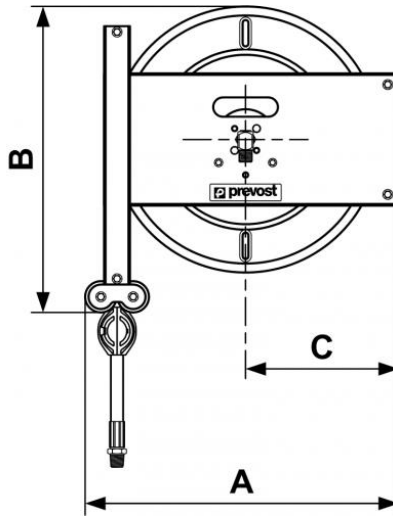

Open Hose Reel - Rubber hose - Medium pressure - Oil

ID (in) 1/2"	Length (ft) 33'	Outlet BSPP male thread 1/2" MBSP	Swivel inlet BSPP male thread 1/2"
Weight (lb) 39.69	Technology Pipe locked with ratchet stop	Construction Epoxy-coated steel case	Equipped with Fixed bracket

Description					
Reference	ID (in)	Length (ft)	Outlet BSPP male thread	Swivel inlet BSPP male thread	Weight (lb)

DMO 1310OIL	1/2"	33'	1/2" MBSP	1/2"	39.69
DGO 1315OIL	1/2"	50'	1/2" MBSP	1/2"	50.71
DGO 1320OIL	1/2"	65'	1/2" MBSP	1/2"	59.52

Dimensions

Reference	A inch	B inch	C inch
DMO 1310OIL	1.5912073490814	1.5583989501312	0.77755905511811
DGO 1315OIL	1.5912073490814	1.5583989501312	0.77755905511811
DGO 1320OIL	1.5912073490814	1.5748031496063	0.77755905511811