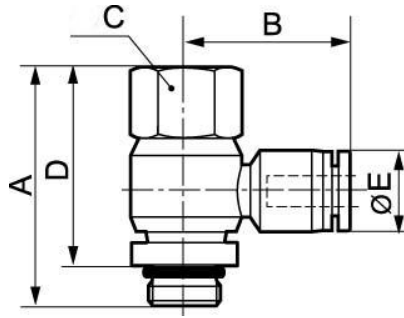

Female banjo - Metric tube to M5 - RPB FG

**Metric female
threading**

M5

Construction

Polymer and nickel-plated
brass

For tube OD (mm)

4

Operating pressure

0 to 145 psi

Temperature

+32°F to +140°F

Description

Reference	Metric female threading	For tube OD (mm)
RPB FG04M5	M5	4
RPB FG06M5	M5	6

Dimensions

Reference	A inch	B inch	C inch	D inch	E inch
RPB FG04M5	0.065616797900262	0.064632545931759	0.026246719160105	0.05249343832021	0.032808398950131
RPB FG06M5	0.065616797900262	0.073162729658793	0.026246719160105	0.05249343832021	0.041994750656168