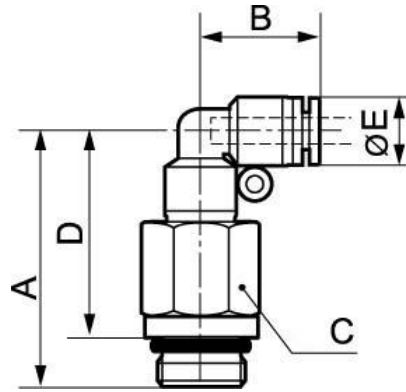

Extended male elbow - Metric tube to M5 - RPC LG

Metric male threading

M5

For tube OD (mm)

4

Operating pressure

0 to 145 psi

Temperature

+32°F to +140°F

Construction

Polymer and nickel-plated
brass

Description

Reference	Metric male threading	For tube OD (mm)
RPC LG04M5	M5	4
RPC LG06M5	M5	6

Dimensions

Reference	A inch	B inch	C inch	D inch	E inch
RPC LG04M5	0.11646981627297	0.05741469816273	0.032808398950131	0.10334645669291	0.032808398950131
RPC LG06M5	0.13287401574803	0.067257217847769	0.039370078740158	0.11975065616798	0.041994750656168