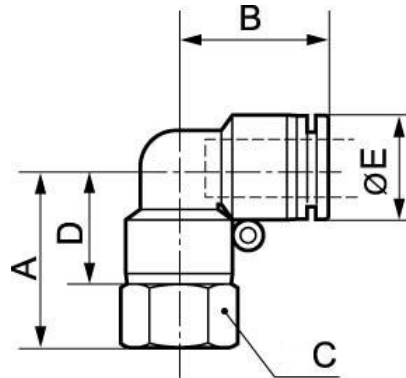

## Female elbow - Metric tube to M5 - RPC FG

**Metric female  
threading**

M5

**Construction**

Polymer and nickel-plated  
brass

**For tube OD (mm)**

4

**Operating pressure**

### Description

Reference	Metric female threading	For tube OD (mm)
<b>RPC FG04M5</b>	M5	4
<b>RPC FG06M5</b>	M5	6

### Dimensions

Reference	A inch	B inch	C inch	D inch	E inch
<b>RPC FG04M5</b>	0.067257217847769	0.05741469816273	0.039370078740158	0.050853018372703	0.032808398950131
<b>RPC FG06M5</b>	0.075459317585302	0.067257217847769	0.039370078740158	0.059055118110236	0.041994750656168