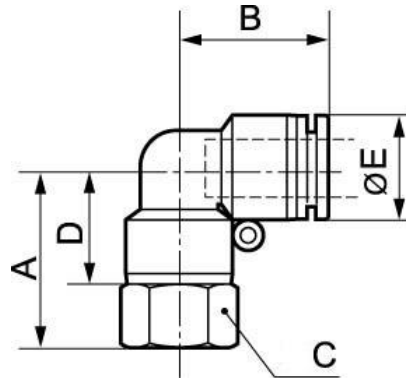

Female elbow - Metric tube to M5 - RPC FG

**Metric female
threading**

M5

Construction

Polymer and nickel-plated
brass

For tube OD (mm)

4

Operating pressure

0 to 145 psi

Temperature

+32°F to +140°F

Description

Reference	Metric female threading	For tube OD (mm)
RPC FG04M5	M5	4
RPC FG06M5	M5	6

Dimensions

Reference	A inch	B inch	C inch	D inch	E inch
RPC FG04M5	0.067257217847769	0.05741469816273	0.039370078740158	0.050853018372703	0.032808398950131
RPC FG06M5	0.075459317585302	0.067257217847769	0.039370078740158	0.059055118110236	0.041994750656168