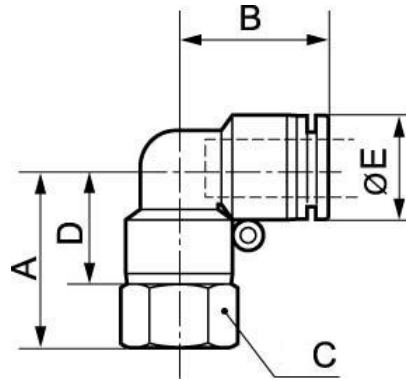

Female elbow - Metric tube to M5 - RPC FG

<p>Metric female threading</p> <p>M5</p>	<p>For tube OD (mm)</p> <p>4</p>	<p>Operating pressure</p> <p>0 to 145 psi</p>	<p>Temperature</p> <p>+32°F to +140°F</p>
<p>Construction</p> <p>Polymer and nickel-plated brass</p>			

Description		
Reference	Metric female threading	For tube OD (mm)
RPC FG04M5	M5	4
RPC FG06M5	M5	6

Dimensions

Reference	A inch	B inch	C inch	D inch	E inch
RPC FG04M5	0.067257217847769	0.05741469816273	0.039370078740158	0.050853018372703	0.032808398950131
RPC FG06M5	0.075459317585302	0.067257217847769	0.039370078740158	0.059055118110236	0.041994750656168