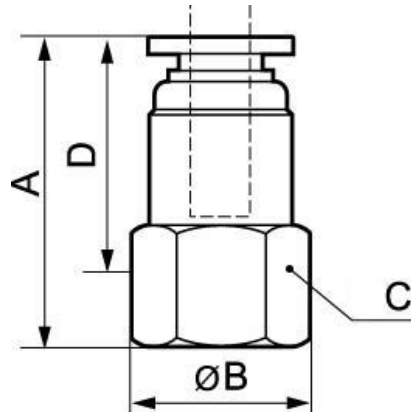

## Straight female connector - Metric tube to M5 - RPD FG

**Metric female  
threading**

M5

**Construction**

Polymer and nickel-plated  
brass

**For tube OD (mm)**

4

**Operating pressure**

### Description

Reference	Metric female threading	For tube OD (mm)
<b>RPD FG04M5</b>	M5	4
<b>RPD FG06M5</b>	M5	6

### Dimensions

Reference	A inch	B inch	C inch	D inch
<b>RPD FG04M5</b>	0.072178477690289	0.045931758530184	0.039370078740158	0.055774278215223
<b>RPD FG06M5</b>	0.077099737532808	0.054133858267717	0.045931758530184	0.060695538057743