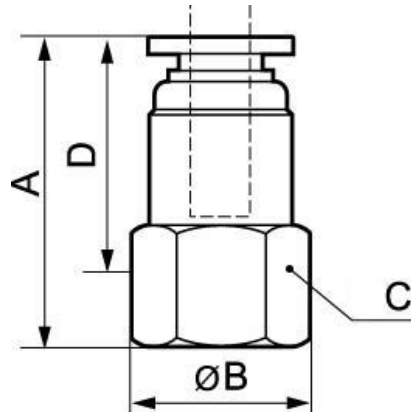

Dimensions

Reference	A inch	B inch	C inch	D inch
RPD FG04M5	0.072178477690289	0.045931758530184	0.039370078740158	0.055774278215223
RPD FG06M5	0.077099737532808	0.054133858267717	0.045931758530184	0.060695538057743