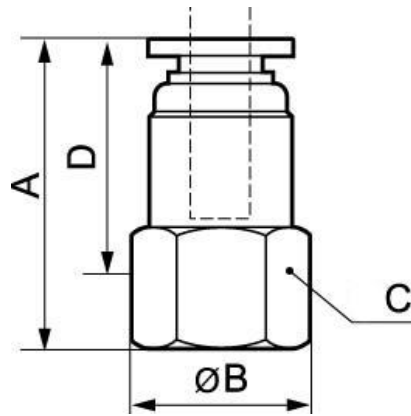

Straight female connector - Metric tube to M5 - RPD FG

Metric female threading	<u>For tube OD (mm)</u>	<u>Operating pressure</u>	<u>Temperature</u>
M5	4	0 to 145 psi	+32°F to +140°F
Construction			
Polymer and nickel-plated brass			

Description		
Reference	Metric female threading	For tube OD (mm)
RPD FG04M5	M5	4
RPD FG06M5	M5	6

Dimensions

Reference	A inch	B inch	C inch	D inch
RPD FG04M5	0.072178477690289	0.045931758530184	0.039370078740158	0.055774278215223
RPD FG06M5	0.077099737532808	0.054133858267717	0.045931758530184	0.060695538057743