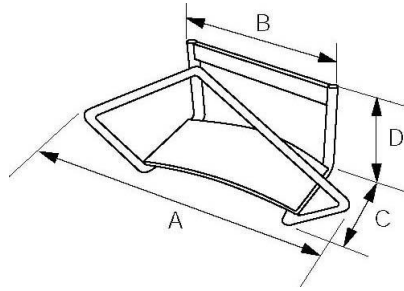

## Stainless steel - Mounted hose hanger

Description	
Reference	Description
<b>EHS 25</b>	Wall storage bracket Heavy duty stainless steel Suitable for 82 ft. of hose

### Dimensions

Reference	A inch	B inch	C inch	D inch
<b>EHS 25</b>	13.78	8.268	5.512	6.3