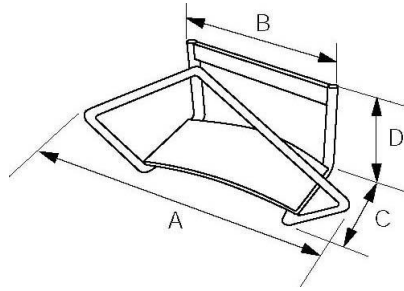

Stainless steel - Mounted hose hanger

Description	
Reference	Description
EHS 25	Wall storage bracket Heavy duty stainless steel Suitable for 82 ft. of hose

Dimensions				
Reference	A inch	B inch	C inch	D inch
EHS 25	13.78	8.268	5.512	6.3