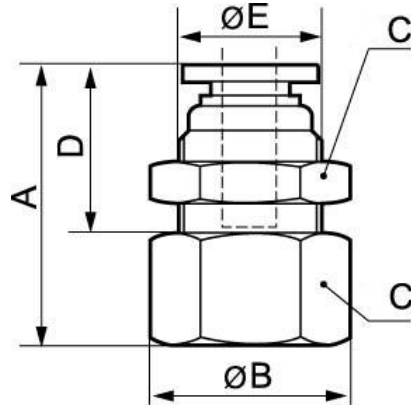

Female bulkhead connector - Metric tube to female M5 - RPD TG

**Metric female
threading**

M5

Construction

Polymer and nickel-plated
brass

For tube OD (mm)

4

Operating pressure

0 to 145 psi

Temperature

+32°F to +140°F

Description

Reference	Metric female threading	For tube OD (mm)
RPD TG04M5	M5	4
RPD TG06M5	M5	6

Dimensions

Reference	A inch	B inch	C inch	D inch	E inch
RPD TG04M5	0.072178477690289	0.054133858267717	0.045931758530184	0.049212598425197	0.032808398950131
RPD TG06M5	0.075459317585302	0.054133858267717	0.045931758530184	0.05249343832021	0.041994750656168