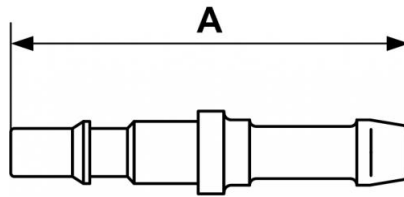

Hose stem plugs

For hose ID

3/8" Hose Barb

ID Passage

1/2" body size

Construction

Stainless steel

Description

Reference	For hose ID
CRP 116810	3/8" Hose Barb
CRP 116813	1/2" Hose Barb
CRP 116816	5/8" Hose Barb
CRP 116819	3/4" Hose Bard

Dimensions

Reference	A inch
CRP 116810	0.23622047244094
CRP 116813	0.23622047244094
CRP 116816	0.23622047244094
CRP 116819	0.31496062992126