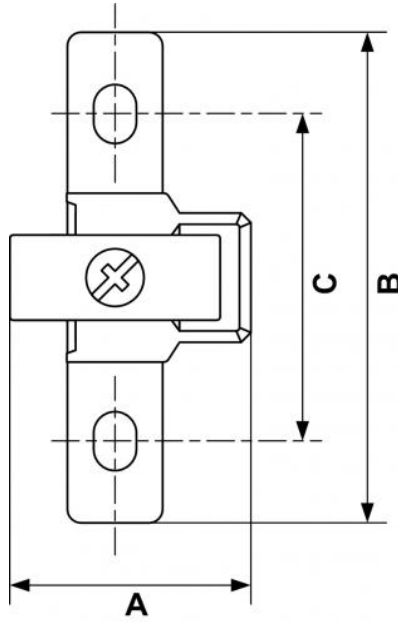

## ALTO 1 - 1/4" Modular wall mounting block

Description	
Reference	NPT female thread
<b>TC S201</b>	1/4" FNPT

### Dimensions

Reference	A inch	B inch	C inch
<b>TC S201</b>	0.11811023622047	0.23950131233596	0.16732283464567