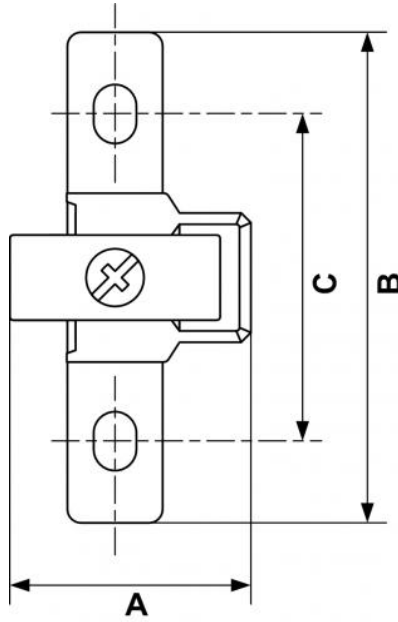

ALTO 1 - 1/4" Modular wall mounting block

Description	
Reference	NPT female thread
TC S201	1/4" FNPT

Dimensions

Reference	A inch	B inch	C inch
TC S201	0.11811023622047	0.23950131233596	0.16732283464567