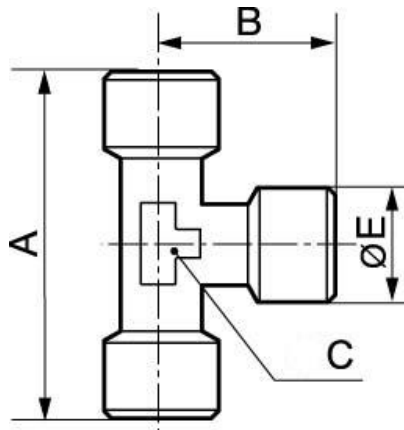

## Brass Tee

NPT female thread

3x 1/8" FNPT

Operating pressure

0 to 217 psi

Construction

Brass and nickel-plated  
brass

### Description

Reference	NPT female thread
<b>A11 200</b>	3x 1/8" FNPT
<b>A11 201</b>	3x 1/4" FNPT
<b>A11 202</b>	3x 3/8" FNPT
<b>A11 203</b>	3x 1/2" FNPT

### Dimensions

Reference	A inch	B inch	C inch
<b>A11 200</b>	0.12860892388451	0.063976377952756	0.038385826771654
<b>A11 201</b>	0.17027559055118	0.083989501312336	0.042322834645669
<b>A11 202</b>	0.18700787401575	0.094488188976378	0.051837270341207
<b>A11 203</b>	0.21981627296588	0.11253280839895	0.064304461942257