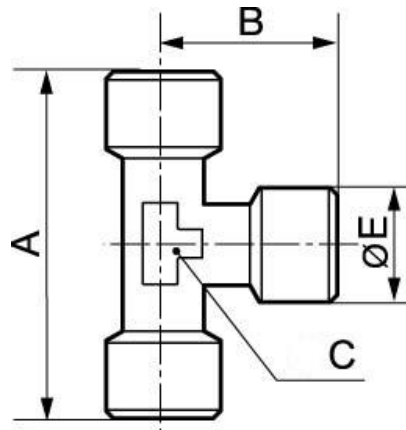

## Brass Tee

NPT female thread

3x 1/8" FNPT

Operating pressure

0 to 217 psi

Construction

Brass and nickel-plated  
brass

### Description

Reference	NPT female thread
<b>A11 200</b>	3x 1/8" FNPT
<b>A11 201</b>	3x 1/4" FNPT
<b>A11 202</b>	3x 3/8" FNPT
<b>A11 203</b>	3x 1/2" FNPT

### Dimensions

Reference	A inch	B inch	C inch
<b>A11 200</b>	0.12860892388451	0.063976377952756	0.038385826771654
<b>A11 201</b>	0.17027559055118	0.083989501312336	0.042322834645669
<b>A11 202</b>	0.18700787401575	0.094488188976378	0.051837270341207
<b>A11 203</b>	0.21981627296588	0.11253280839895	0.064304461942257