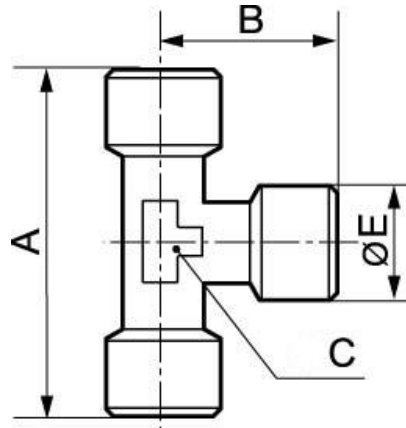

Brass Tee

NPT female thread

3x 1/8" FNPT

Operating pressure

0 to 217 psi

Construction

Brass and nickel-plated
brass

Description

Reference	NPT female thread
A11 200	3x 1/8" FNPT
A11 201	3x 1/4" FNPT
A11 202	3x 3/8" FNPT
A11 203	3x 1/2" FNPT

Dimensions

Reference	A inch	B inch	C inch
A11 200	0.12860892388451	0.063976377952756	0.038385826771654
A11 201	0.17027559055118	0.083989501312336	0.042322834645669
A11 202	0.18700787401575	0.094488188976378	0.051837270341207
A11 203	0.21981627296588	0.11253280839895	0.064304461942257