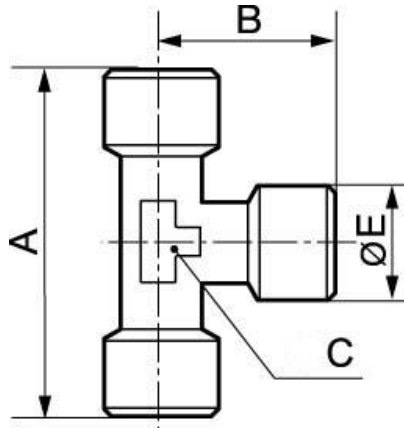

Brass Tee

NPT female thread

3x 1/8" FNPT

Operating pressure

0 to 217 psi

Construction

Brass and nickel-plated
brass

Description

Reference	NPT female thread
A11 200	3x 1/8" FNPT
A11 201	3x 1/4" FNPT
A11 202	3x 3/8" FNPT
A11 203	3x 1/2" FNPT

Dimensions

Reference	A inch	B inch	C inch
A11 200	0.12860892388451	0.063976377952756	0.038385826771654
A11 201	0.17027559055118	0.083989501312336	0.042322834645669
A11 202	0.18700787401575	0.094488188976378	0.051837270341207
A11 203	0.21981627296588	0.11253280839895	0.064304461942257