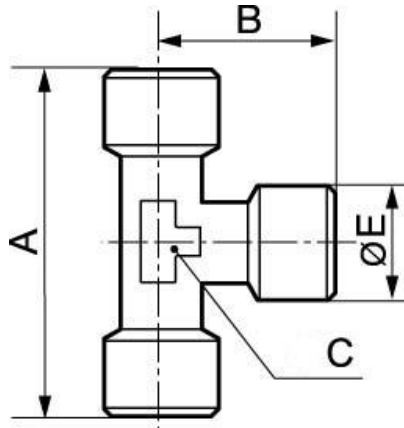

### NPT female thread

3x 1/8" FNPT

### Operating pressure

0 to 217 psi

## Description

Reference	NPT female thread
<b>A11 200</b>	3x 1/8" FNPT
<b>A11 201</b>	3x 1/4" FNPT
<b>A11 202</b>	3x 3/8" FNPT
<b>A11 203</b>	3x 1/2" FNPT

### Dimensions

Reference	A inch	B inch	C inch
<b>A11 200</b>	0.12860892388451	0.063976377952756	0.038385826771654
<b>A11 201</b>	0.17027559055118	0.083989501312336	0.042322834645669
<b>A11 202</b>	0.18700787401575	0.094488188976378	0.051837270341207
<b>A11 203</b>	0.21981627296588	0.11253280839895	0.064304461942257